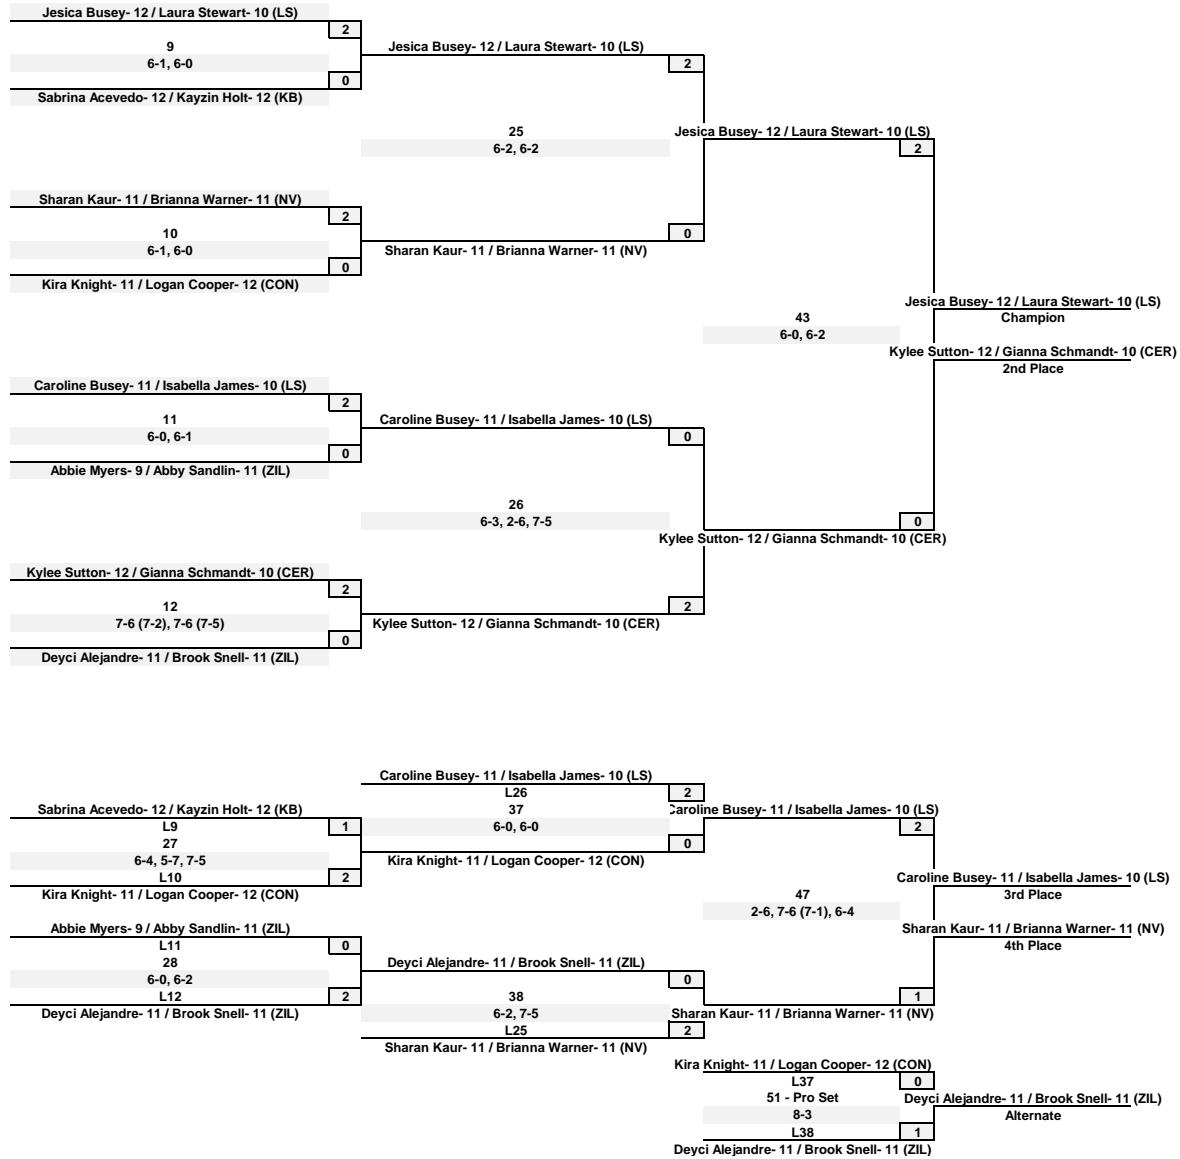

Girls Singles

Boys Singles

Girls Doubles

Boys Doubles

Boys Singles	Matches won		Points
	Championship	Consolation	Earned
Cle Elum/Roslyn	0	1	1
Columbia (Burbank)	0	0	0
Connell	1	0	2
Granger	0	0	0
Highland	2	0	4
Kiona - Benton	1	1	3
La Salle	3	0	6
Naches Valley	0	0	0
Royal	0	0	0
Zillah	0	1	1

Girls Singles	Matches won		Points
	Championship	Consolation	Earned
Cle Elum/Roslyn	0	1	1
Columbia (Burbank)	0	0	0
Connell	2	0	4
Granger	1	0	2
Highland	0	1	1
Kiona - Benton	0	0	0
La Salle	1	1	3
Naches Valley	0	0	0
Royal	0	0	0
Zillah	3	0	6