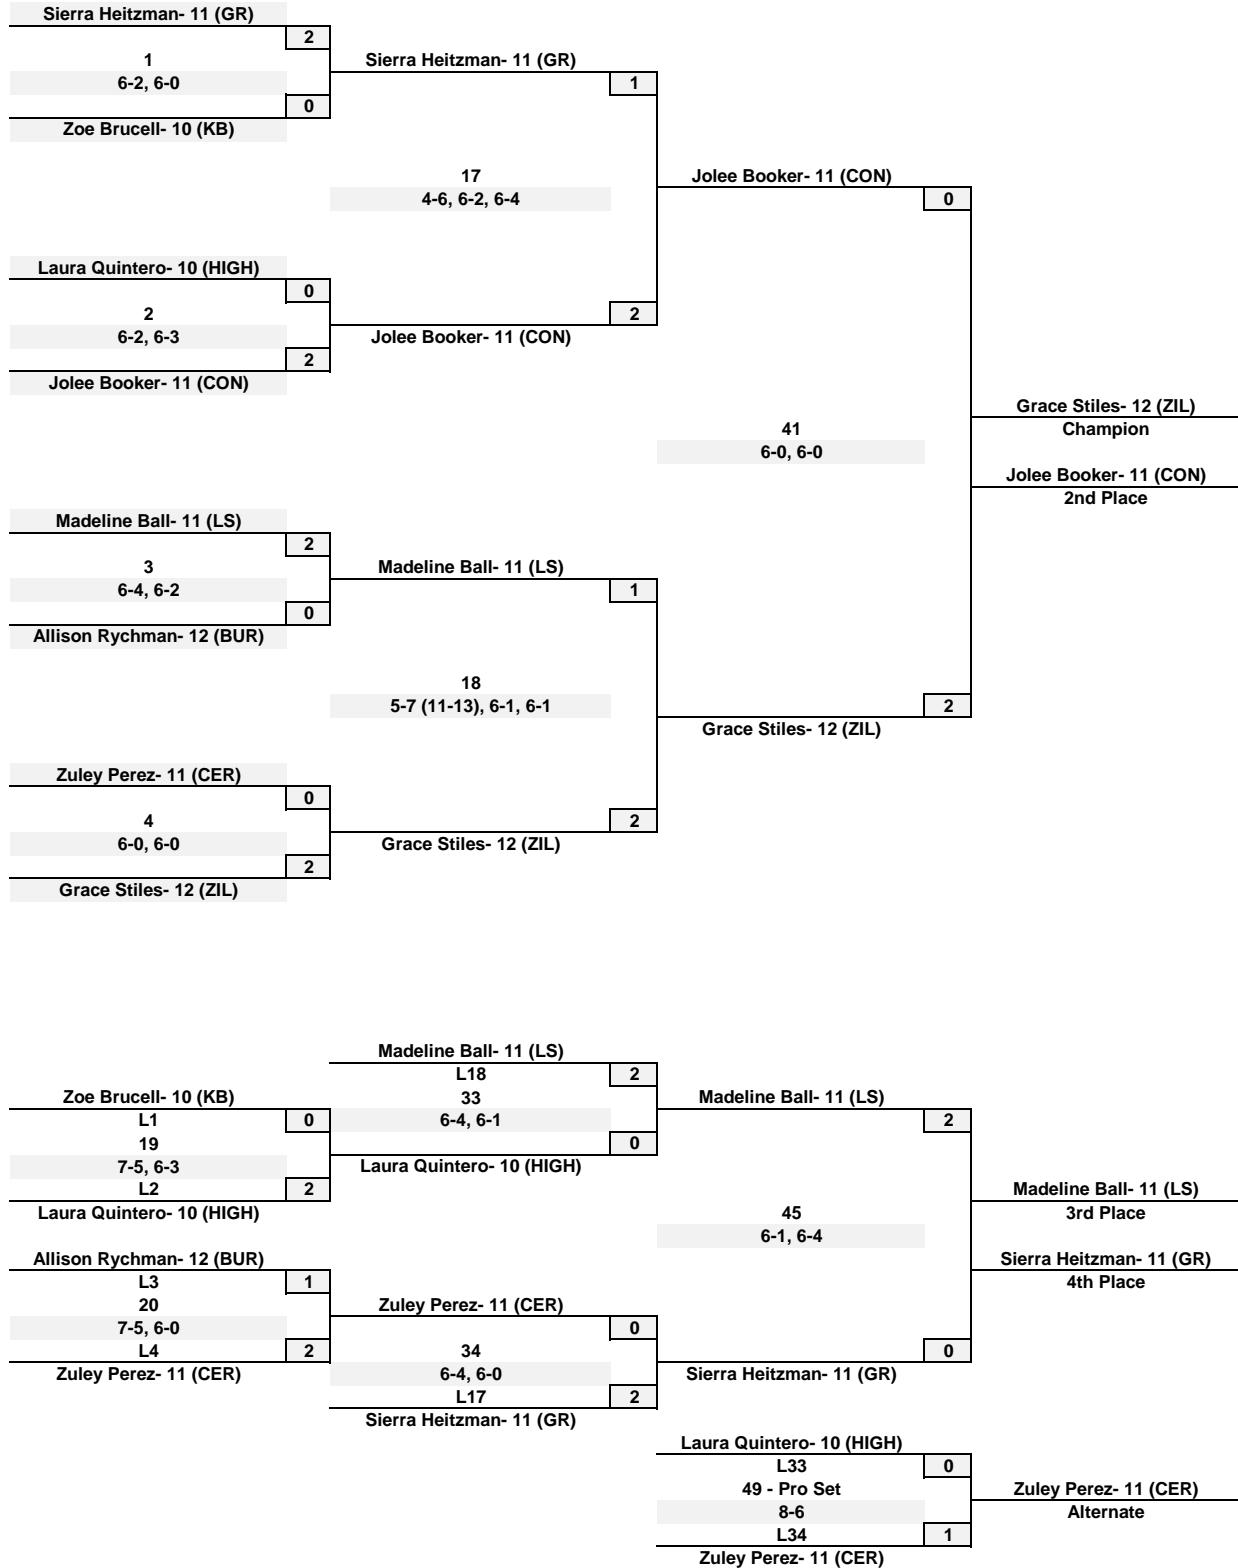

Girls Singles

Boys Singles

Girls Doubles

Boys Doubles

Boys Singles	Matches won		Points
	Championship	Consolation	Earned
Cle Elum/Roslyn	0	1	1
Columbia (Burbank)	0	0	0
Connell	1	0	2
Granger	0	0	0
Highland	2	0	4
Kiona - Benton	1	1	3
La Salle	3	0	6
Naches Valley	0	0	0
Royal	0	0	0
Zillah	0	1	1

Girls Singles	Matches won		Points
	Championship	Consolation	Earned
Cle Elum/Roslyn	0	1	1
Columbia (Burbank)	0	0	0
Connell	2	0	4
Granger	1	0	2
Highland	0	1	1
Kiona - Benton	0	0	0
La Salle	1	1	3
Naches Valley	0	0	0
Royal	0	0	0
Zillah	3	0	6