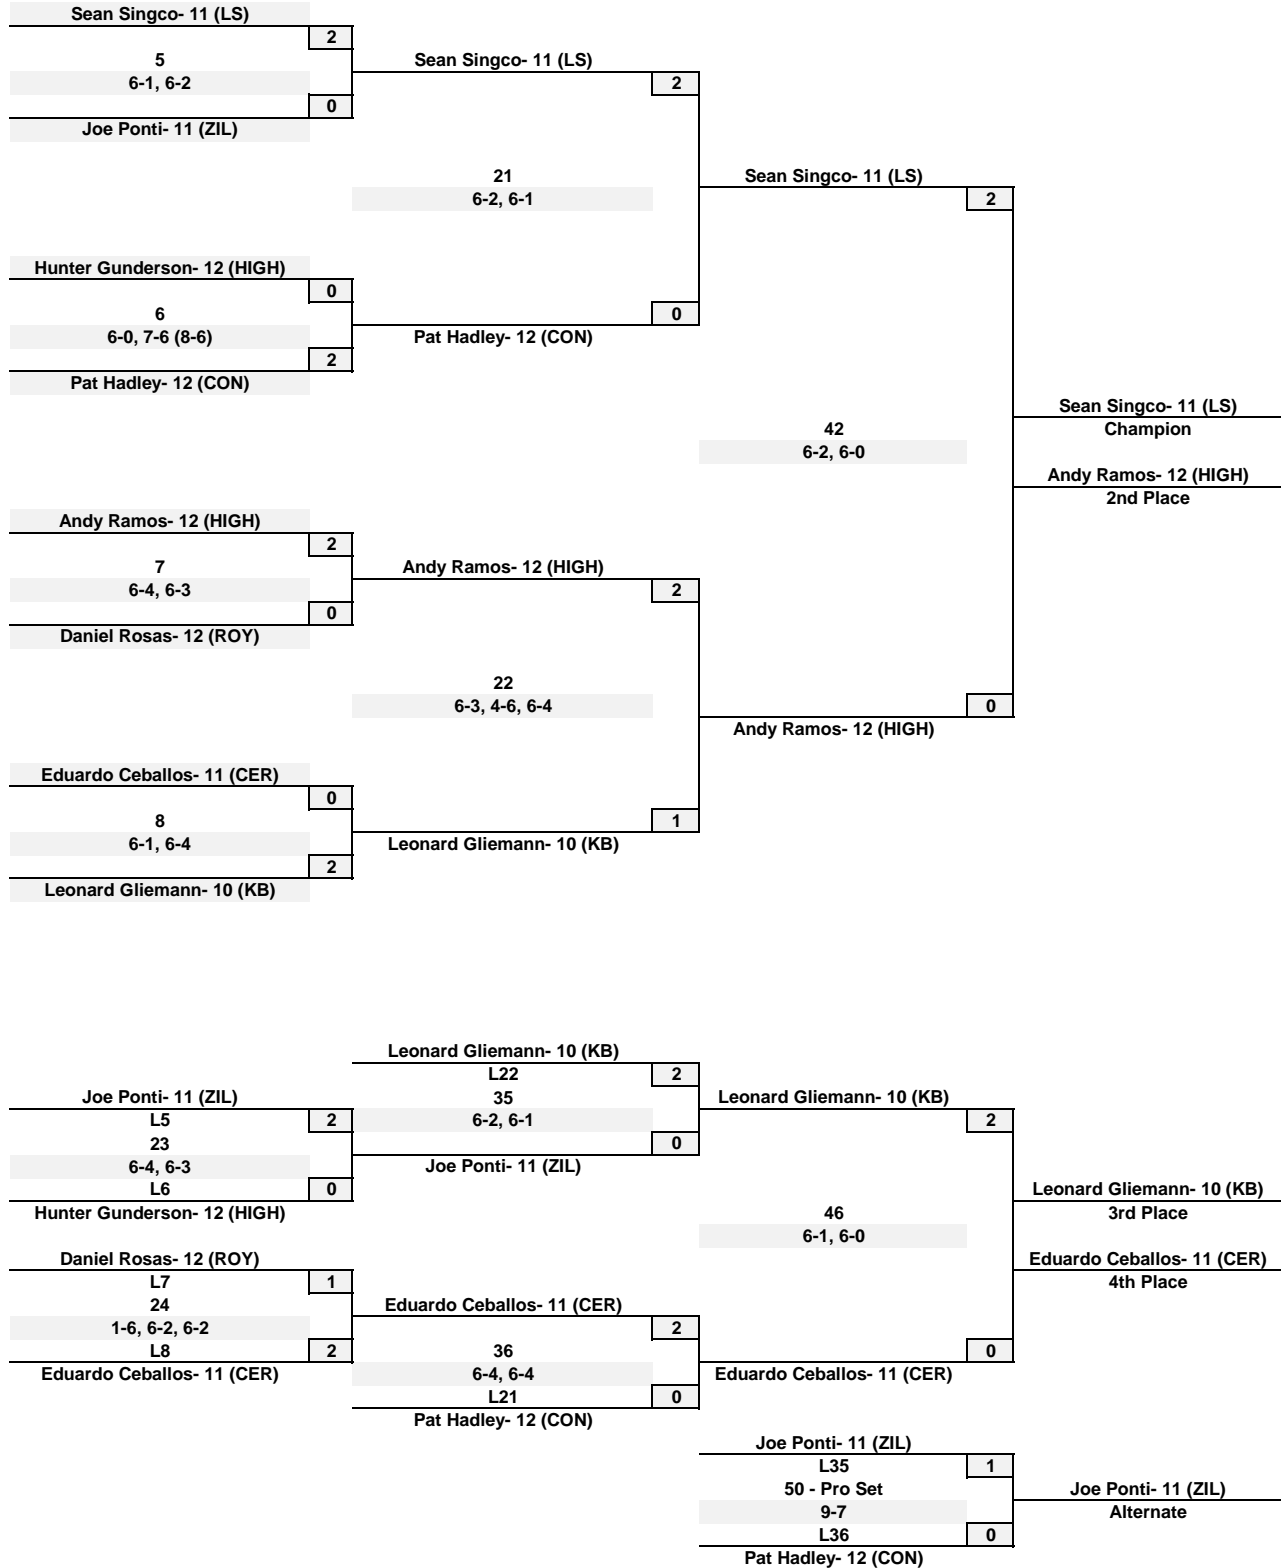

Girls Singles

Boys Singles

Girls Doubles

Boys Doubles

Boys Singles	Matches won		Points
	Championship	Consolation	Earned
Cle Elum/Roslyn	0	1	1
Columbia (Burbank)	0	0	0
Connell	1	0	2
Granger	0	0	0
Highland	2	0	4
Kiona - Benton	1	1	3
La Salle	3	0	6
Naches Valley	0	0	0
Royal	0	0	0
Zillah	0	1	1

Girls Singles	Matches won		Points
	Championship	Consolation	Earned
Cle Elum/Roslyn	0	1	1
Columbia (Burbank)	0	0	0
Connell	2	0	4
Granger	1	0	2
Highland	0	1	1
Kiona - Benton	0	0	0
La Salle	1	1	3
Naches Valley	0	0	0
Royal	0	0	0
Zillah	3	0	6