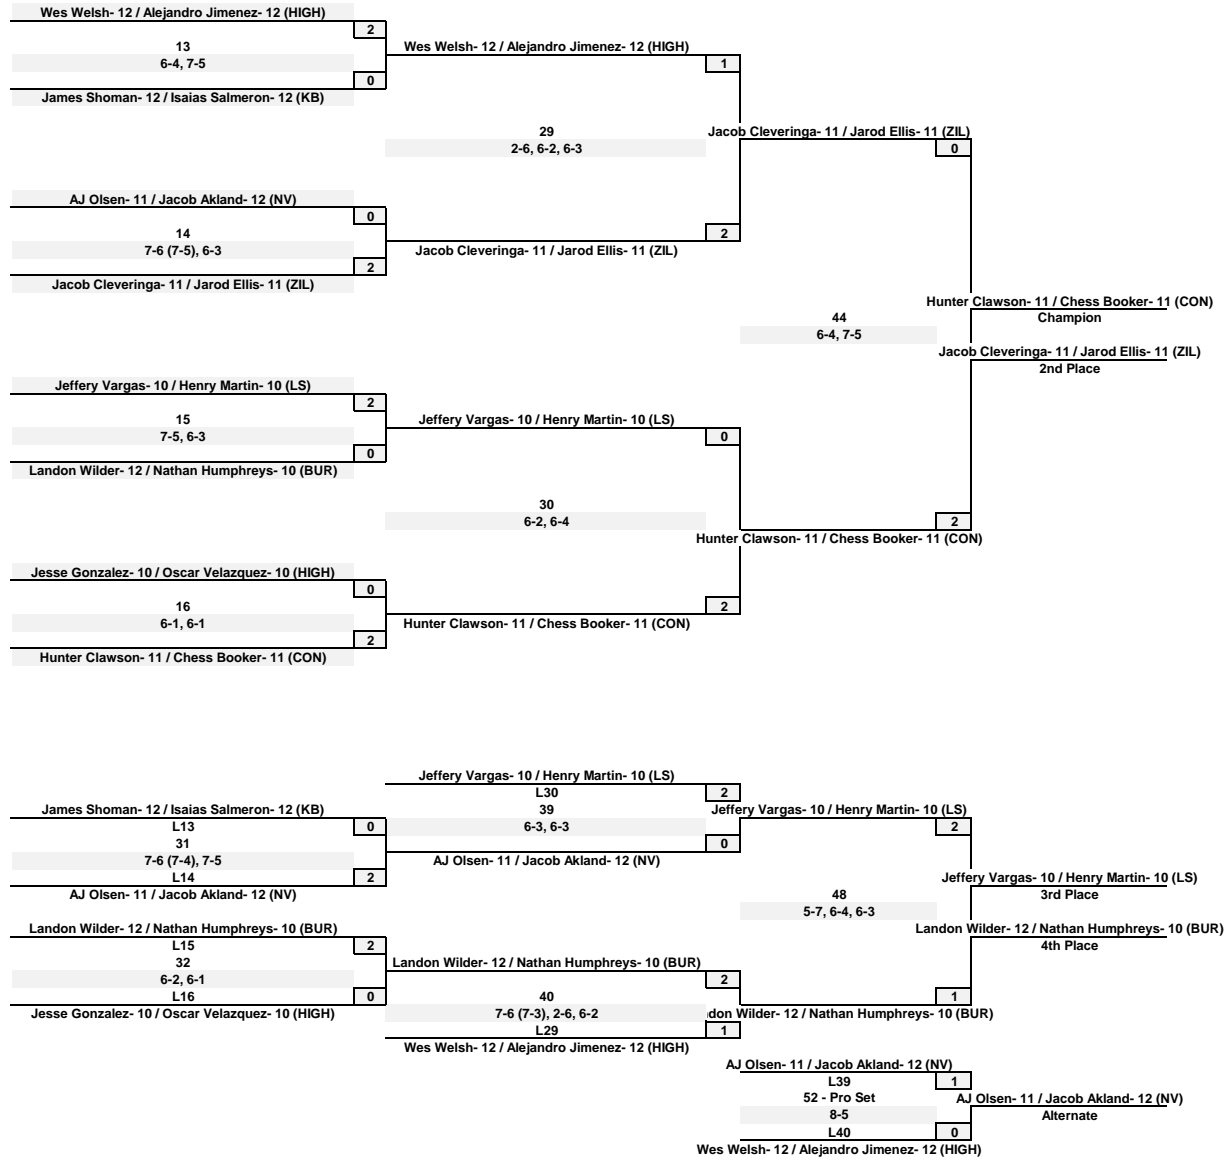

Girls Singles

Boys Singles

Girls Doubles

Boys Doubles

Boys Singles	Matches won		Points
	Championship	Consolation	Earned
Cle Elum/Roslyn	0	1	1
Columbia (Burbank)	0	0	0
Connell	1	0	2
Granger	0	0	0
Highland	2	0	4
Kiona - Benton	1	1	3
La Salle	3	0	6
Naches Valley	0	0	0
Royal	0	0	0
Zillah	0	1	1

Girls Singles	Matches won		Points
	Championship	Consolation	Earned
Cle Elum/Roslyn	0	1	1
Columbia (Burbank)	0	0	0
Connell	2	0	4
Granger	1	0	2
Highland	0	1	1
Kiona - Benton	0	0	0
La Salle	1	1	3
Naches Valley	0	0	0
Royal	0	0	0
Zillah	3	0	6