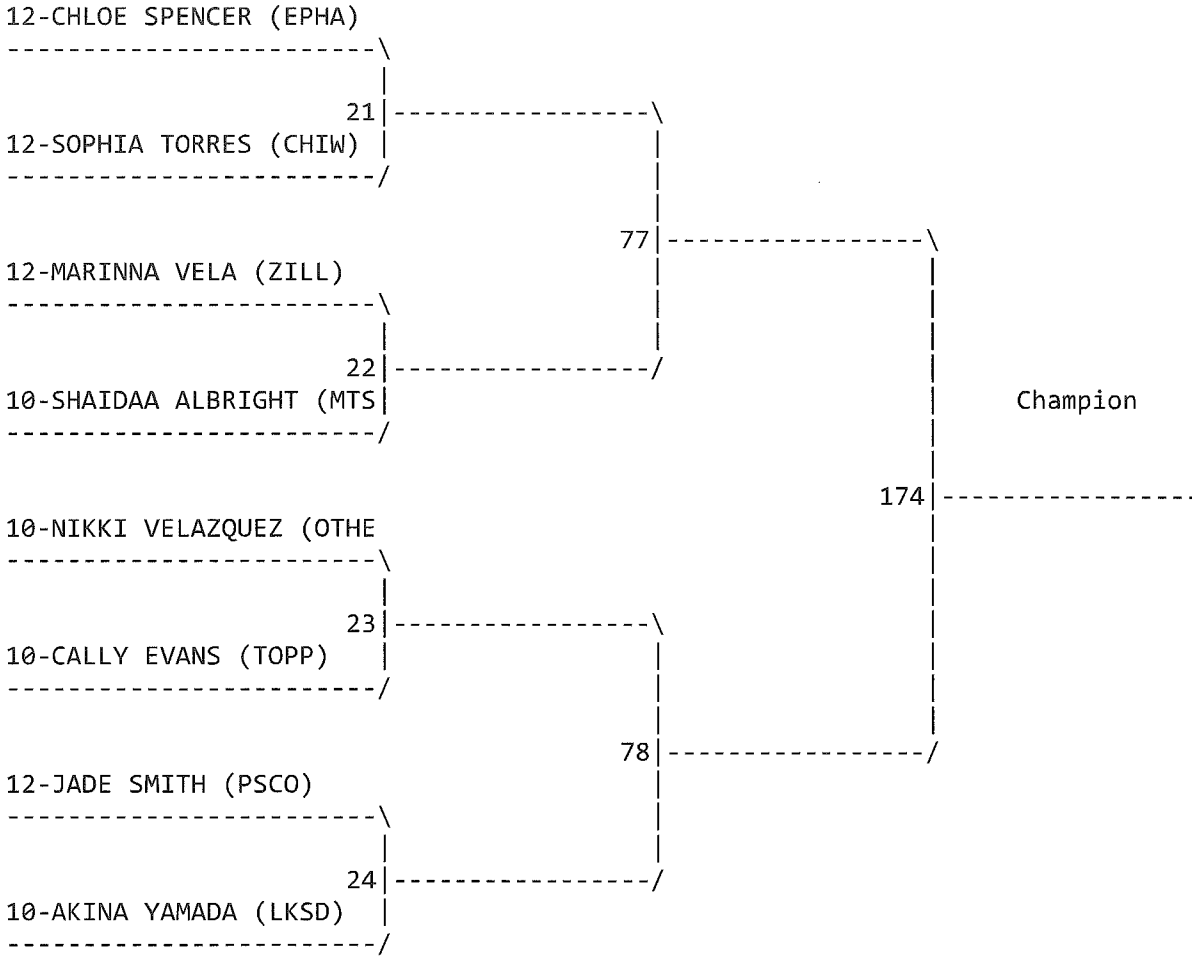

Weight class : 115

Region 4 Girls

Weight class : 120

Region 4 Girls

Weight class : 125

Region 4 Girls

Weight class : 130

Region 4 Girls