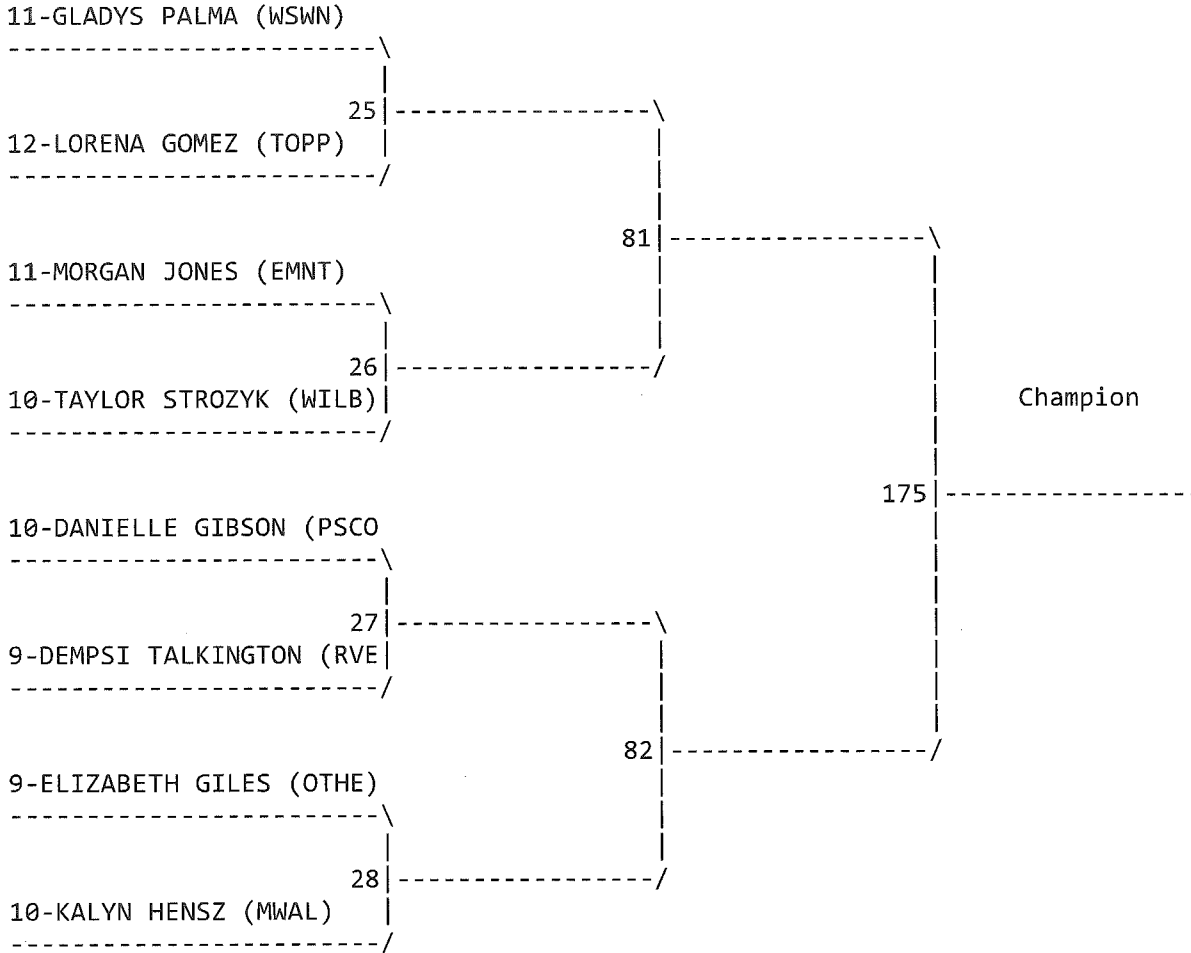

Weight class : 115

Region 4 Girls

Weight class : 120

Region 4 Girls

Weight class : 125

Region 4 Girls

Weight class : 130

Region 4 Girls

Weight class : 135

Region 4 Girls

Weight class : 140

Region 4 Girls

Weight class : 145

Region 4 Girls

Weight class : 155

Region 4 Girls