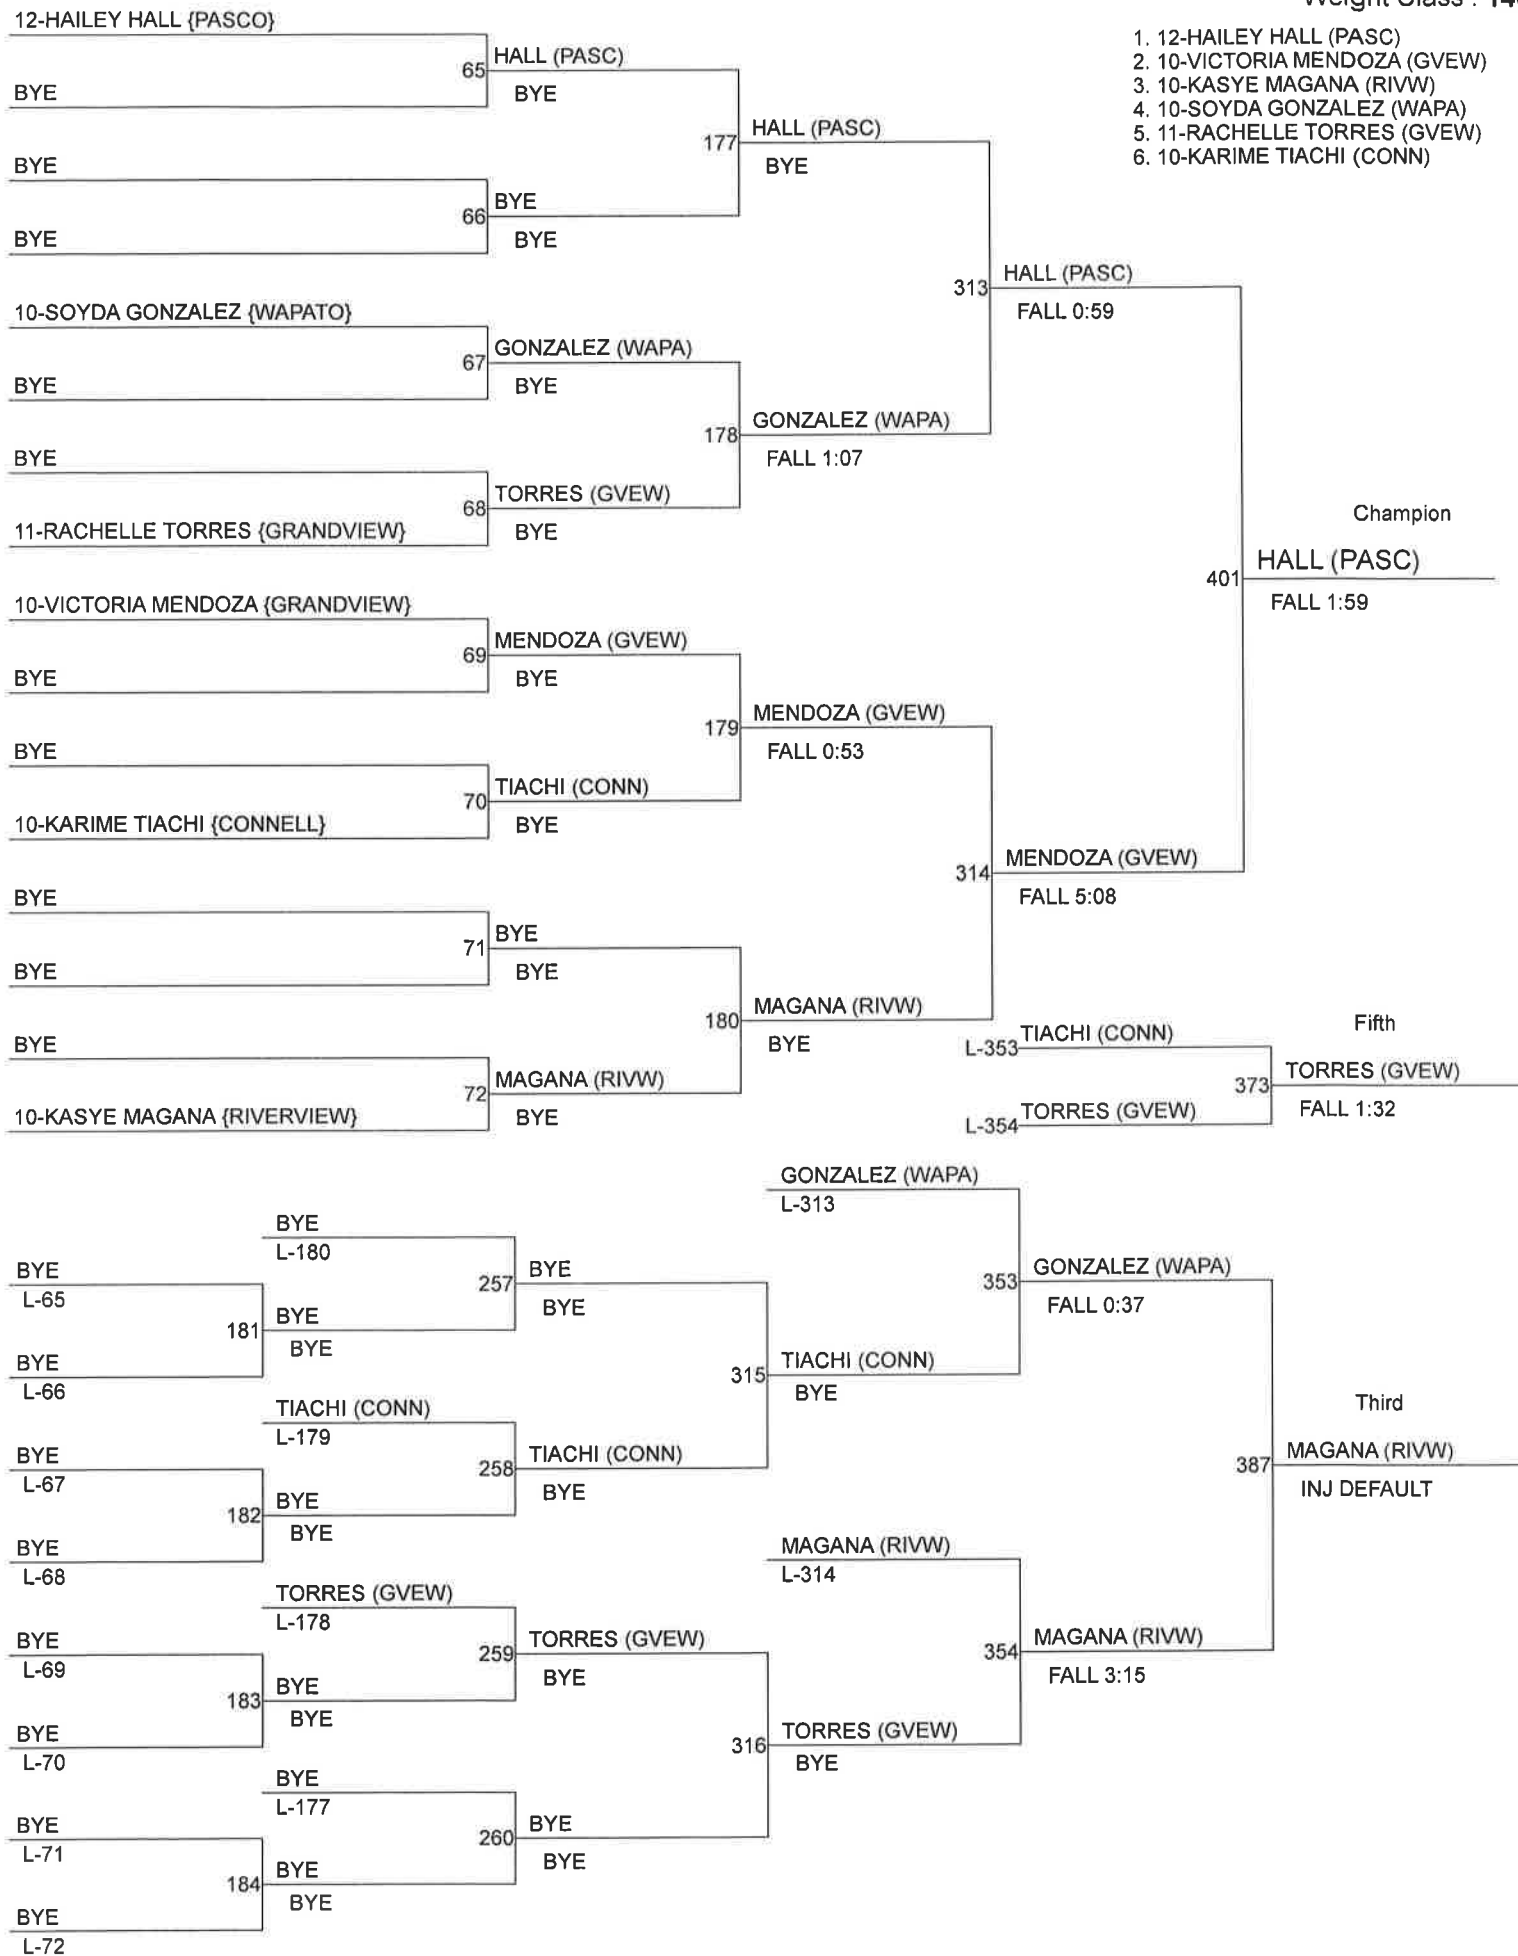

GIRLS SUB-REGIONAL SOUTH

Weight Class : 140

1. 12-HAILEY HALL (PASC)
2. 10-VICTORIA MENDOZA (GVEW)
3. 10-KASYE MAGANA (RIVW)
4. 10-SOYDA GONZALEZ (WAPA)
5. 11-RACHELLE TORRES (GVEW)
6. 10-KARIME TIACHI (CONN)