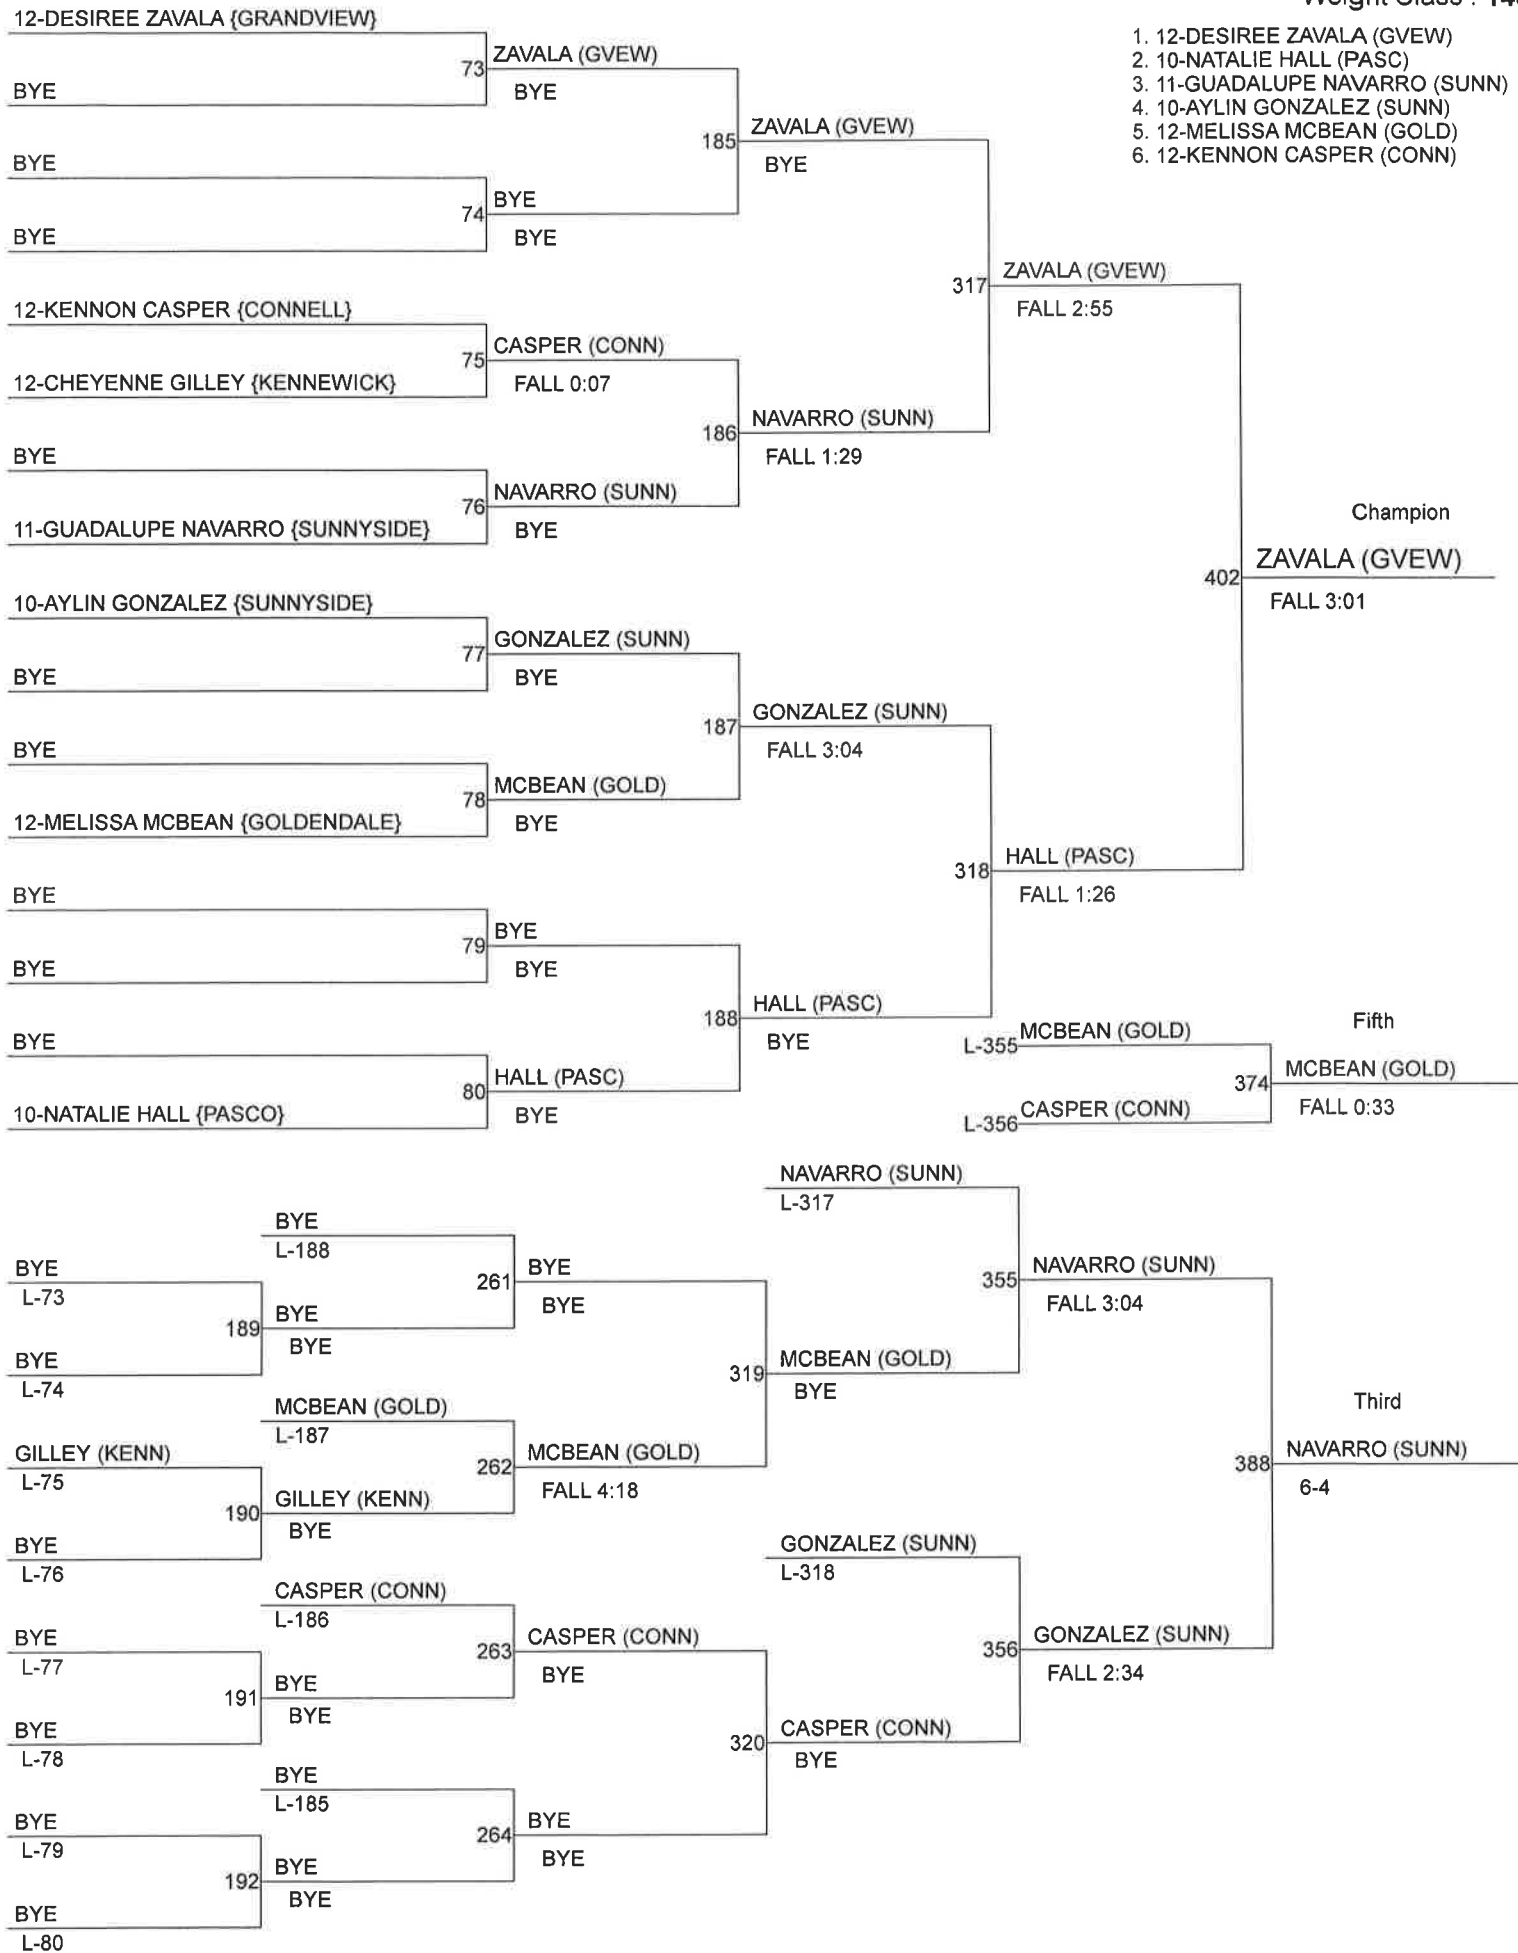

GIRLS SUB-REGIONAL SOUTH

Weight Class : 145