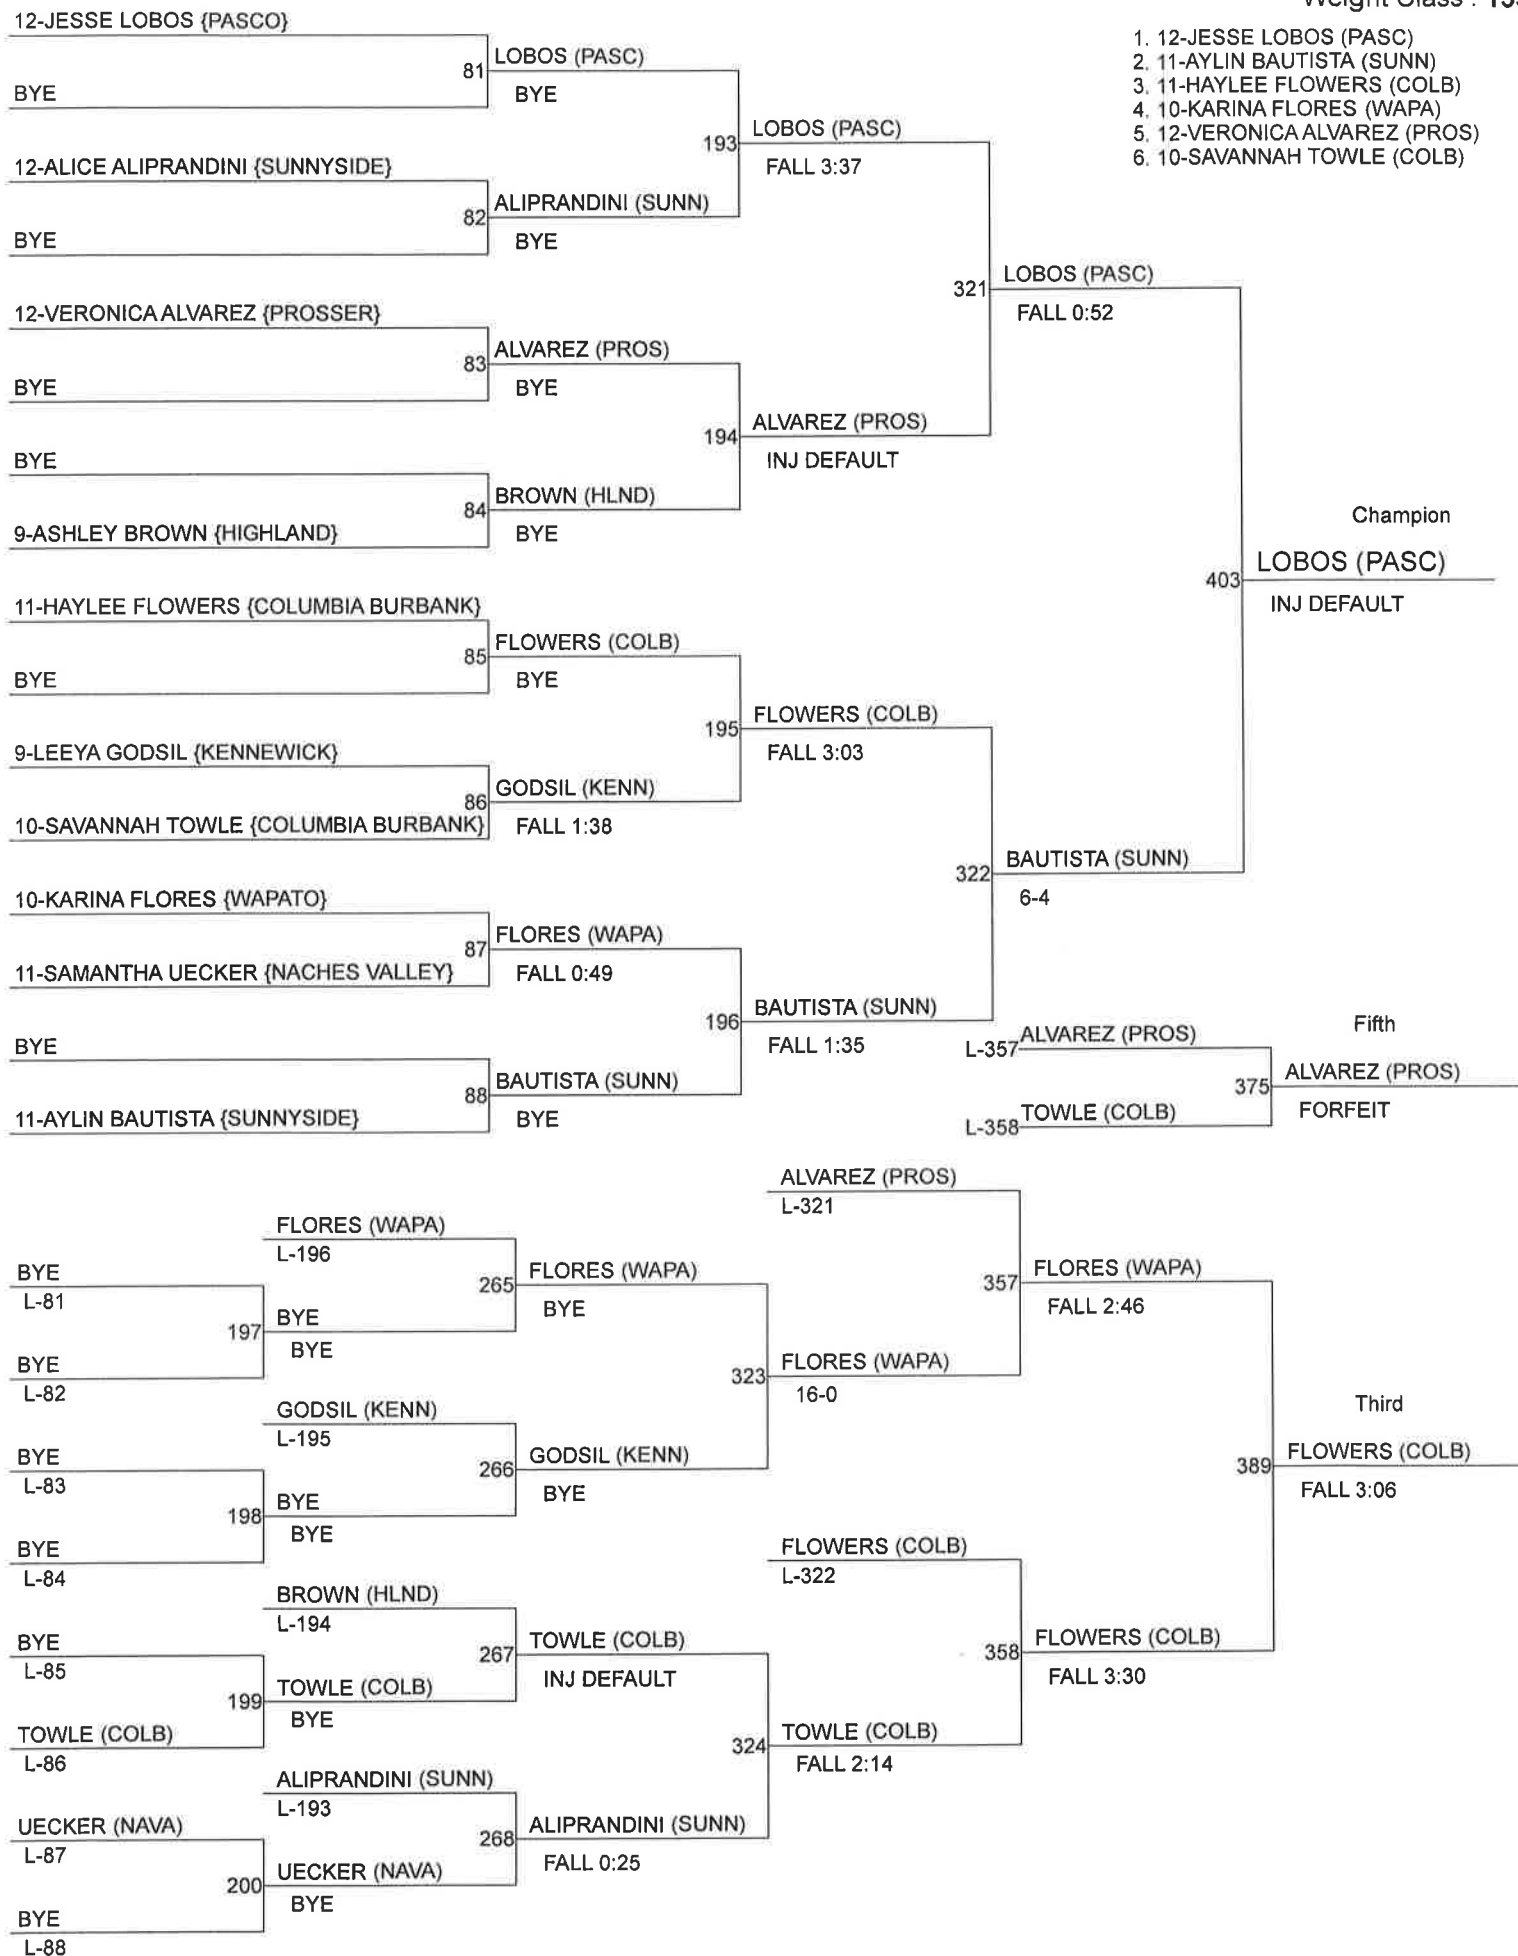

Weight Class : 145

GIRLS SUB-REGIONAL SOUTH

Weight Class : 155

1. 12-JESSE LOBOS (PASC)
2. 11-AYLIN BAUTISTA (SUNN)
3. 11-HAYLEE FLOWERS (COLB)
4. 10-KARINA FLORES (WAPA)
5. 12-VERONICA ALVAREZ (PROS)
6. 10-SAVANNAH TOWLE (COLB)