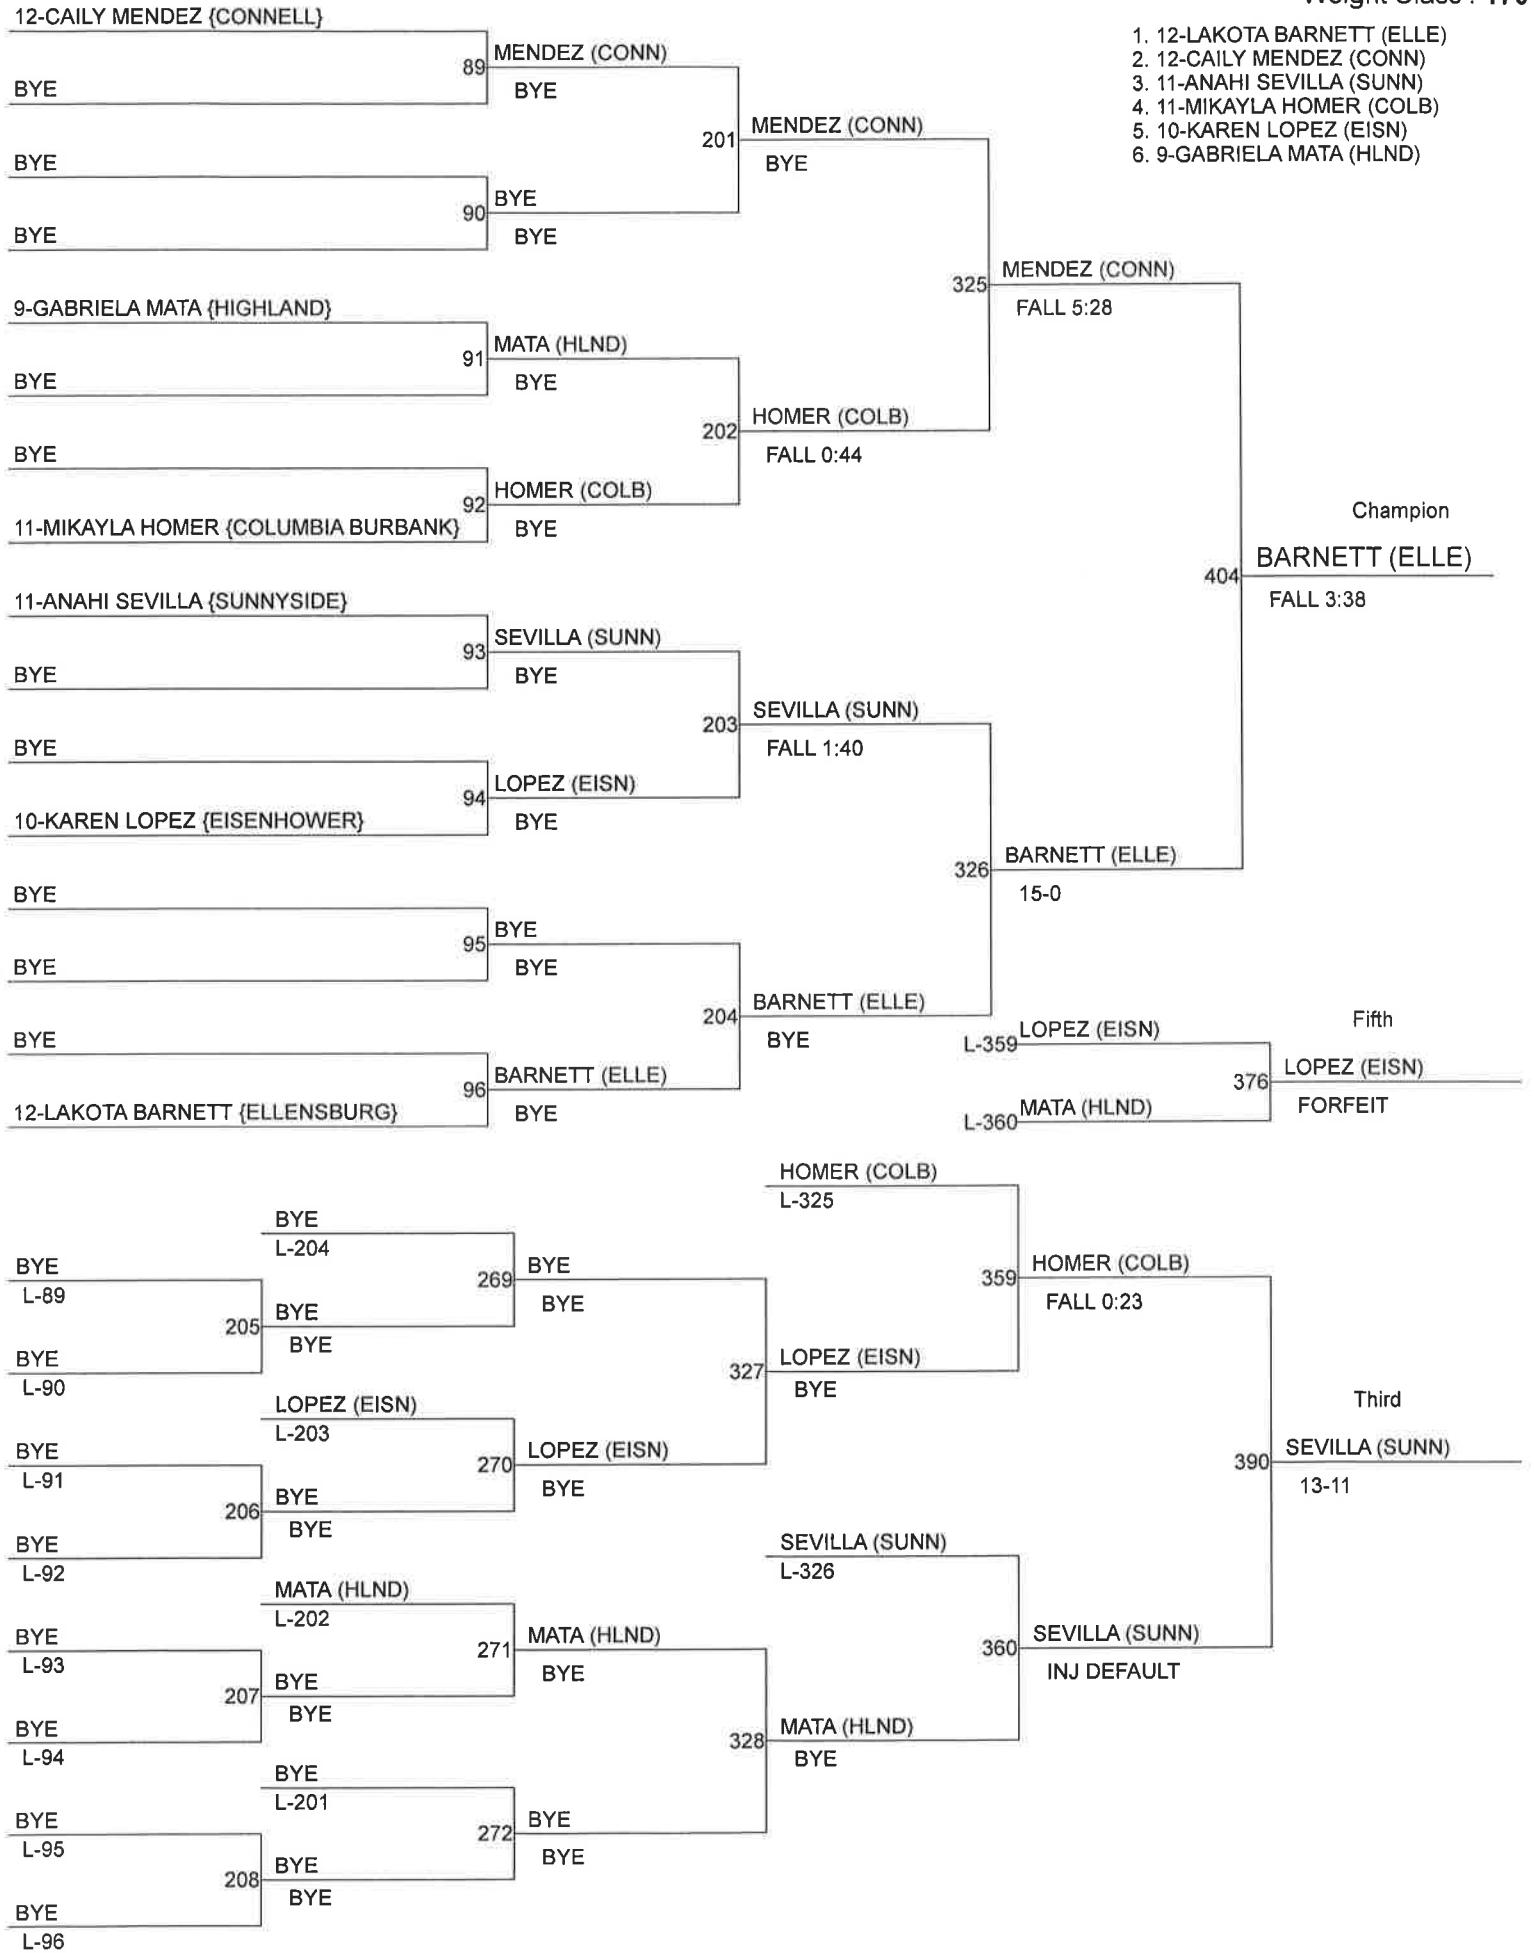

GIRLS SUB-REGIONAL SOUTH

Weight Class : 170

1. 12-LAKOTA BARNETT (ELLE)
2. 12-CAILY MENDEZ (CONN)
3. 11-ANAHI SEVILLA (SUNN)
4. 11-MIKAYLA HOMER (COLB)
5. 10-KAREN LOPEZ (EISN)
6. 9-GABRIELA MATA (HLND)