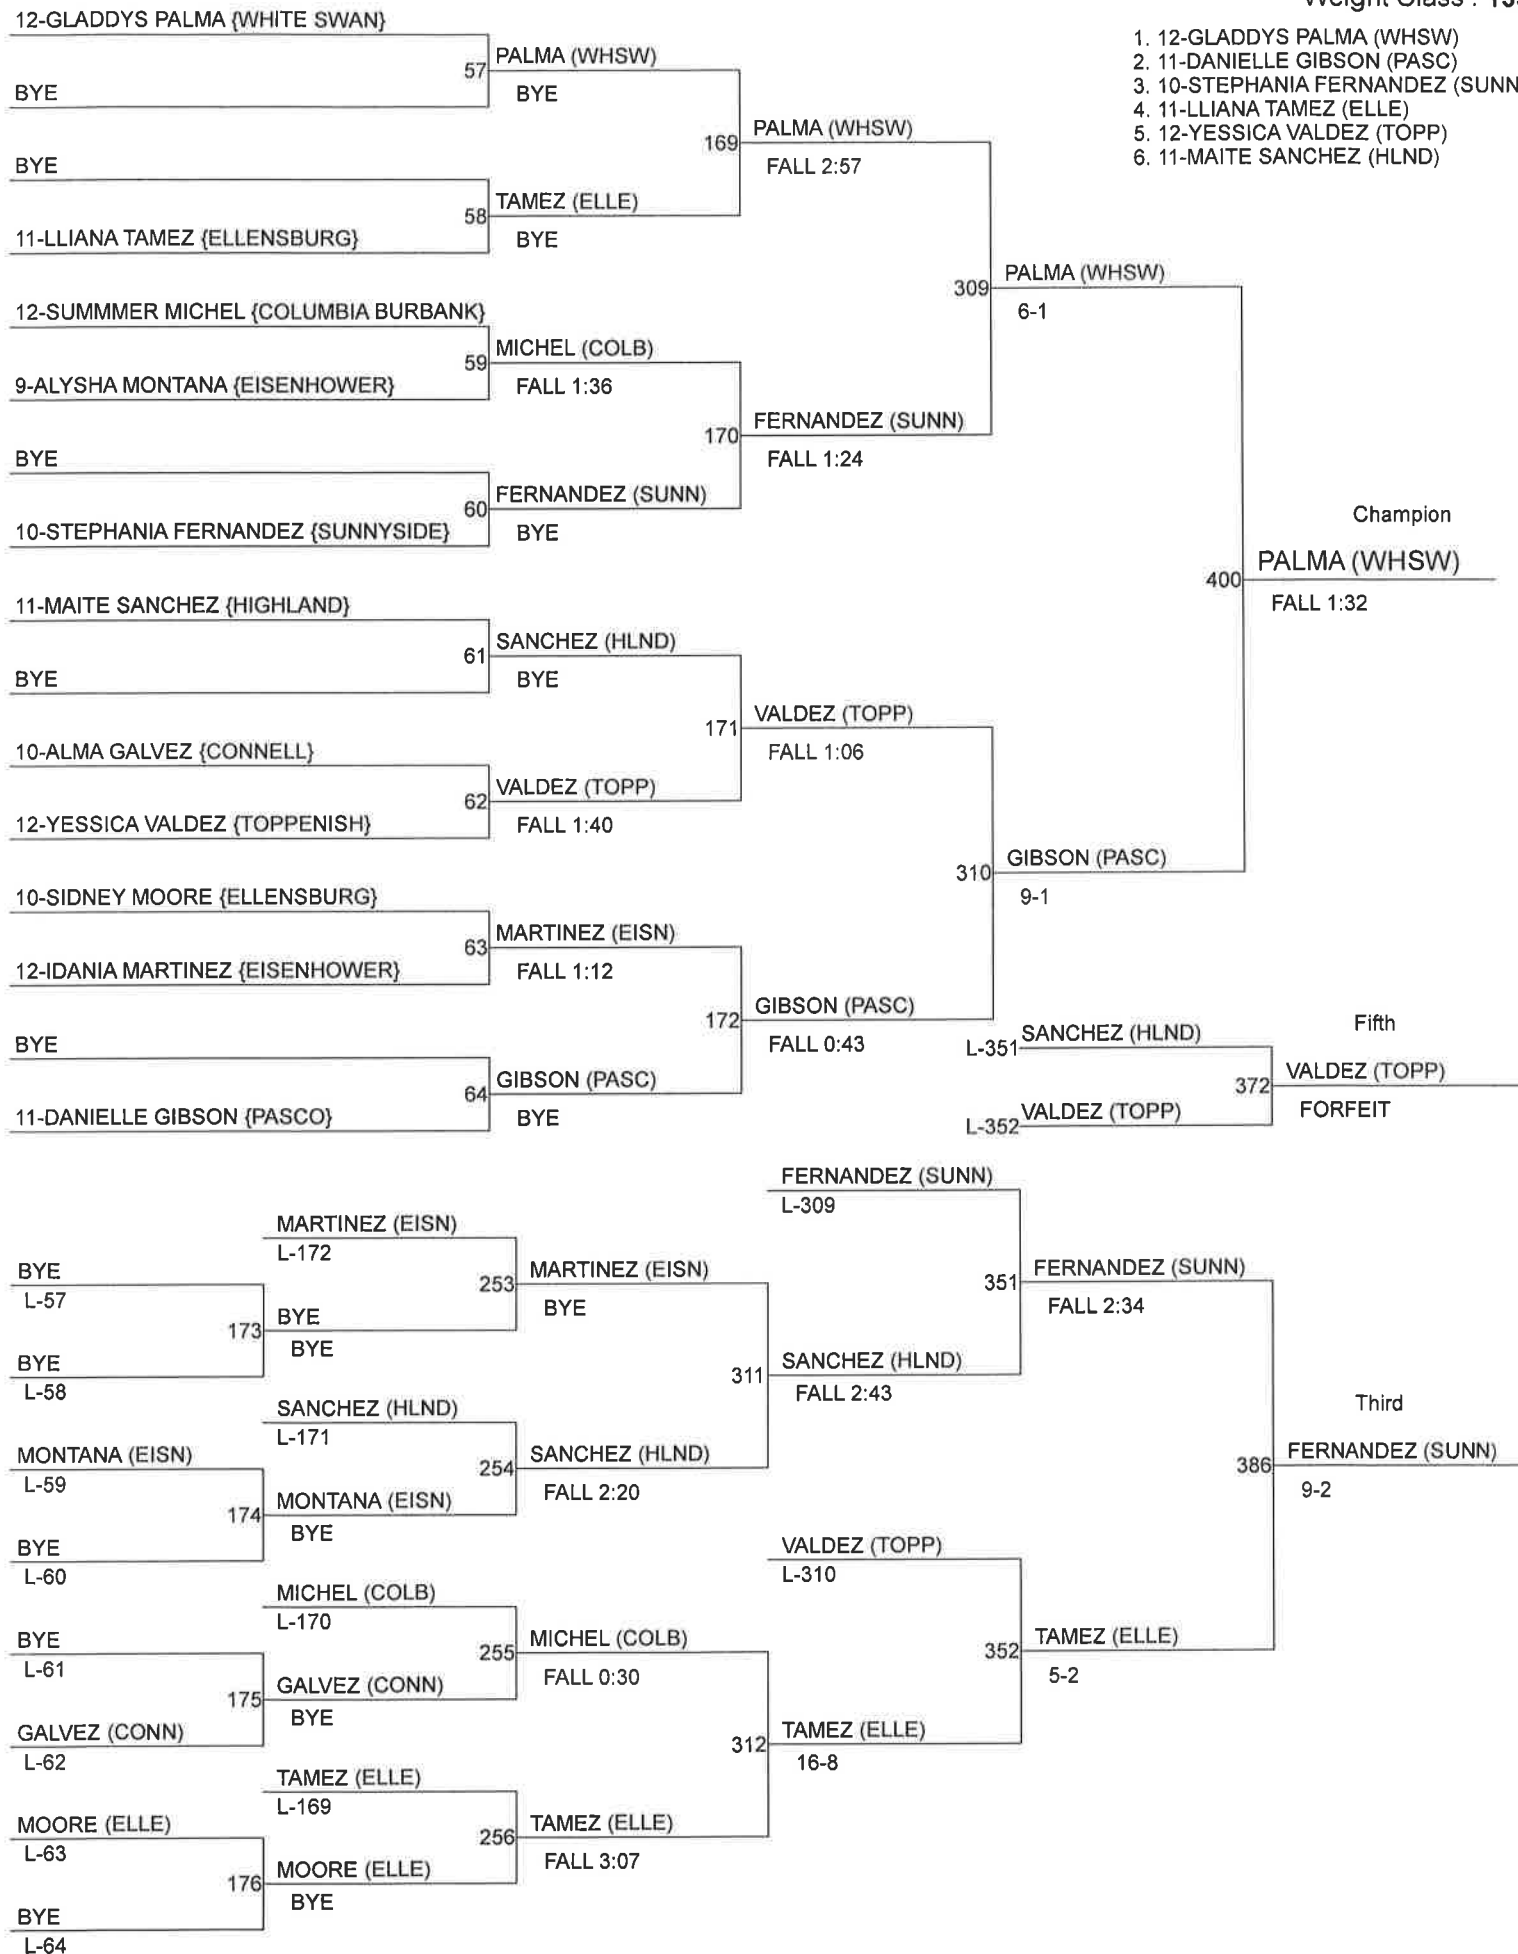

GIRLS SUB-REGIONAL SOUTH

Weight Class : 135

1. 12-GLADDYS PALMA (WHSW)
2. 11-DANIELLE GIBSON (PASC)
3. 10-STEPHANIA FERNANDEZ (SUNN)
4. 11-LLIANA TAMEZ (ELLE)
5. 12-YESSICA VALDEZ (TOPP)
6. 11-MAITE SANCHEZ (HLND)