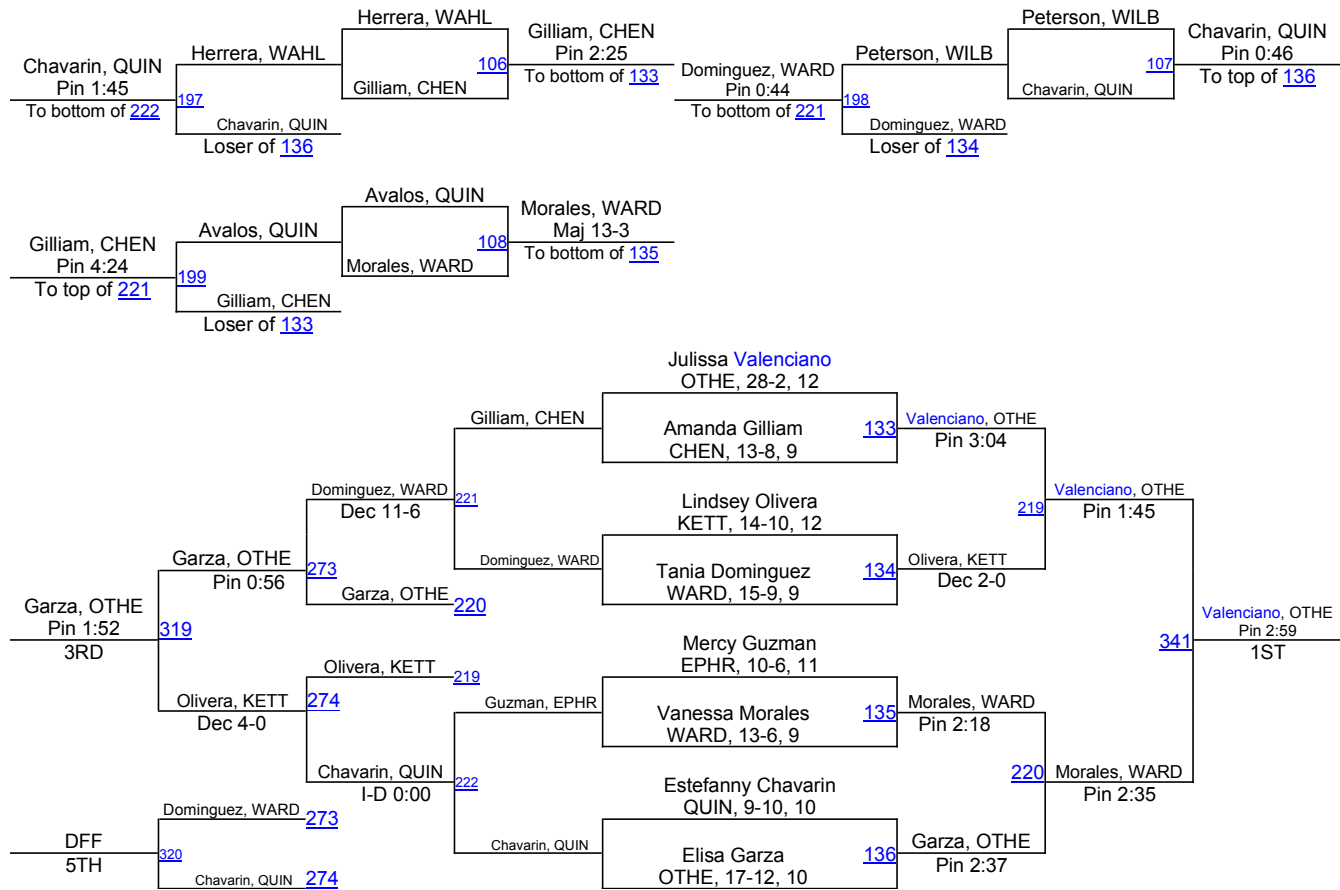

GNL District & Girls Sub-Region 9 2013

112 Girls