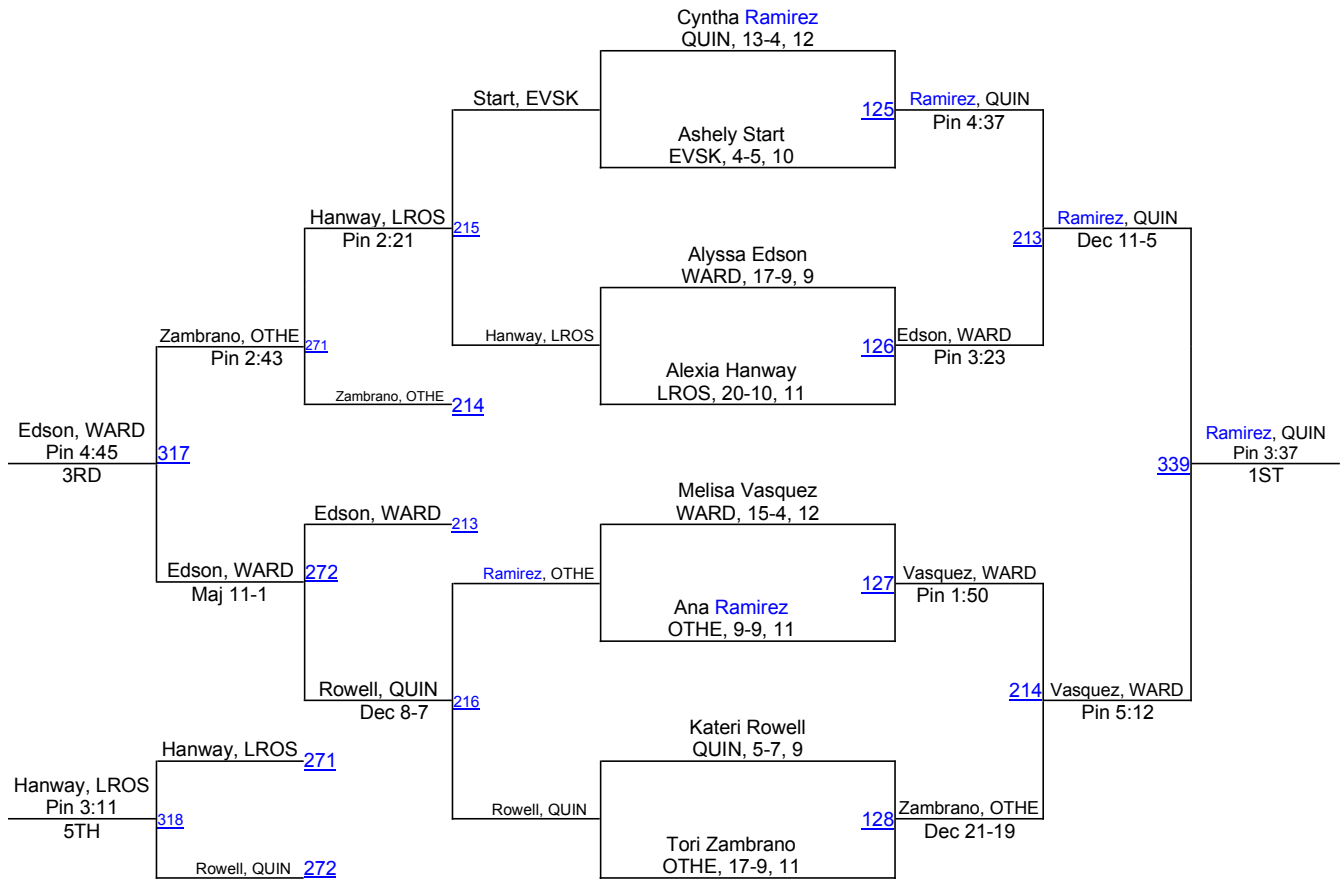

GNL District & Girls Sub-Region 9 2013

106 Girls