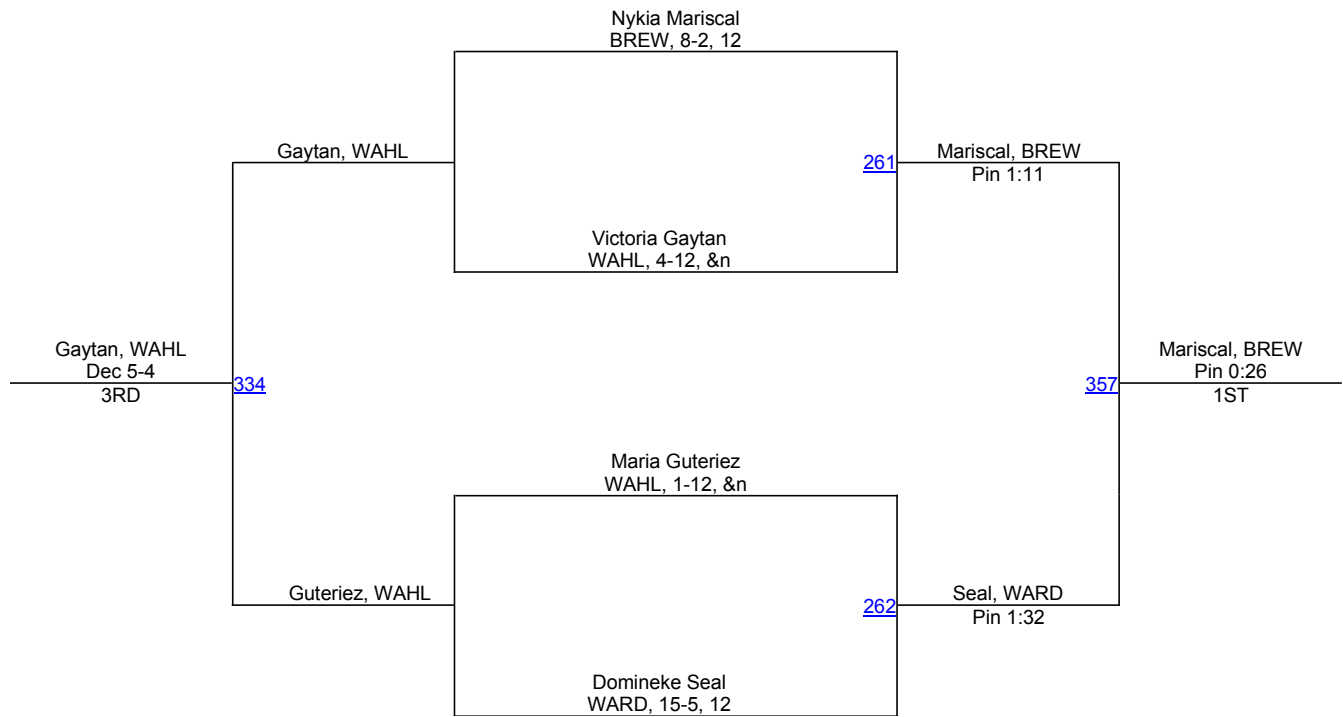

GNL District & Girls Sub-Region 9 2013

190 Girls