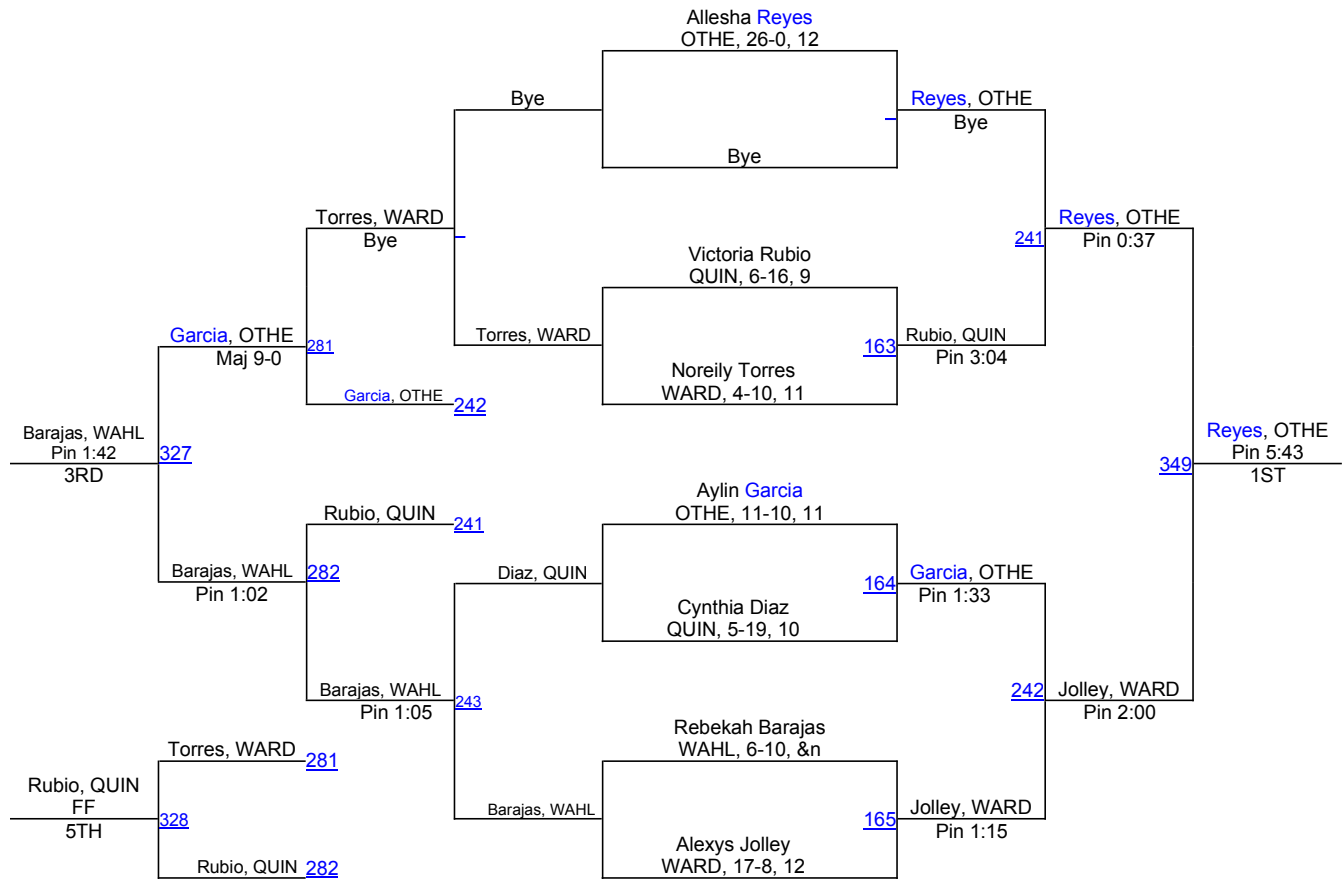

GNL District & Girls Sub-Region 9 2013

137 Girls