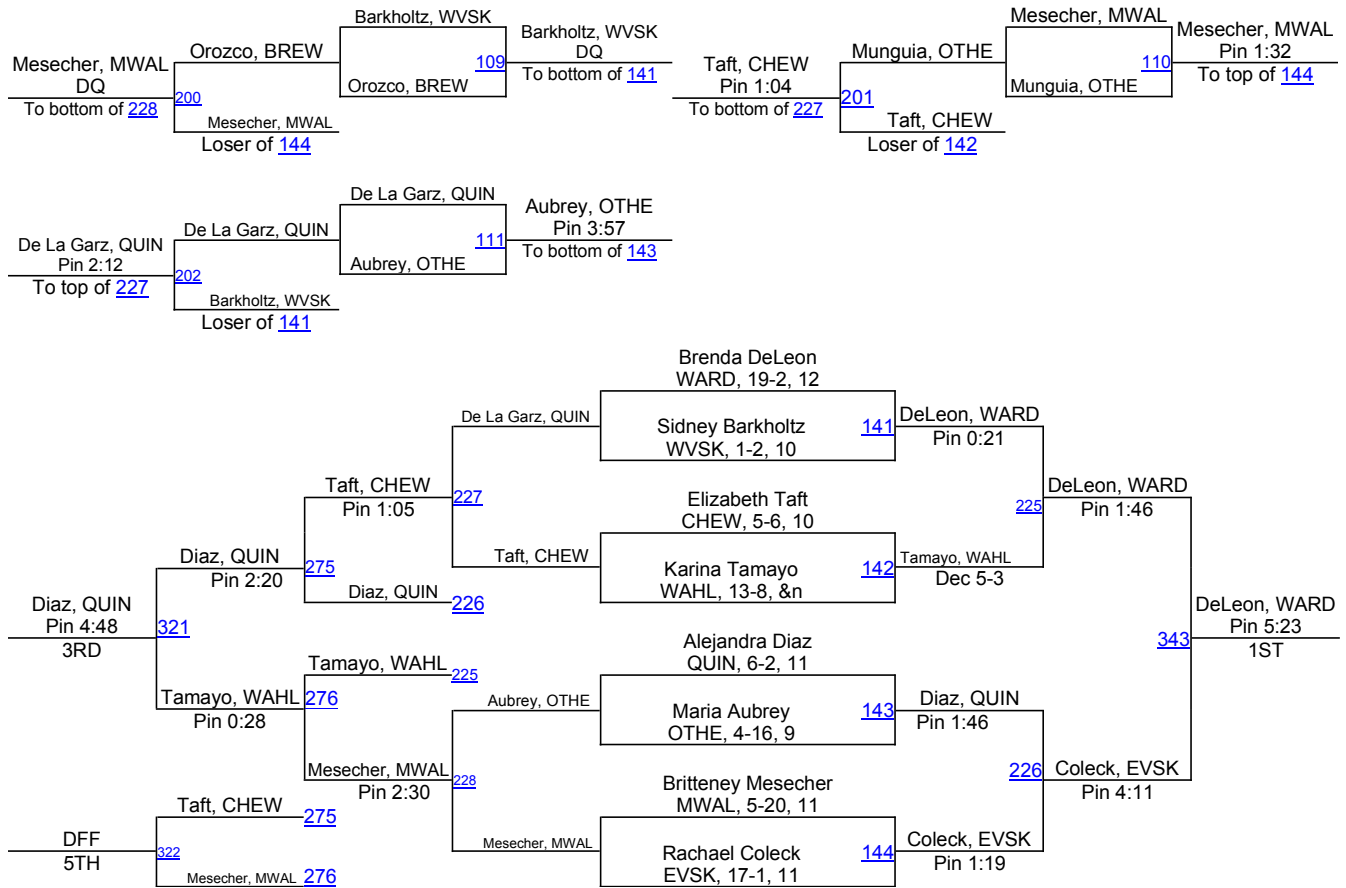

GNL District & Girls Sub-Region 9 2013

118 Girls