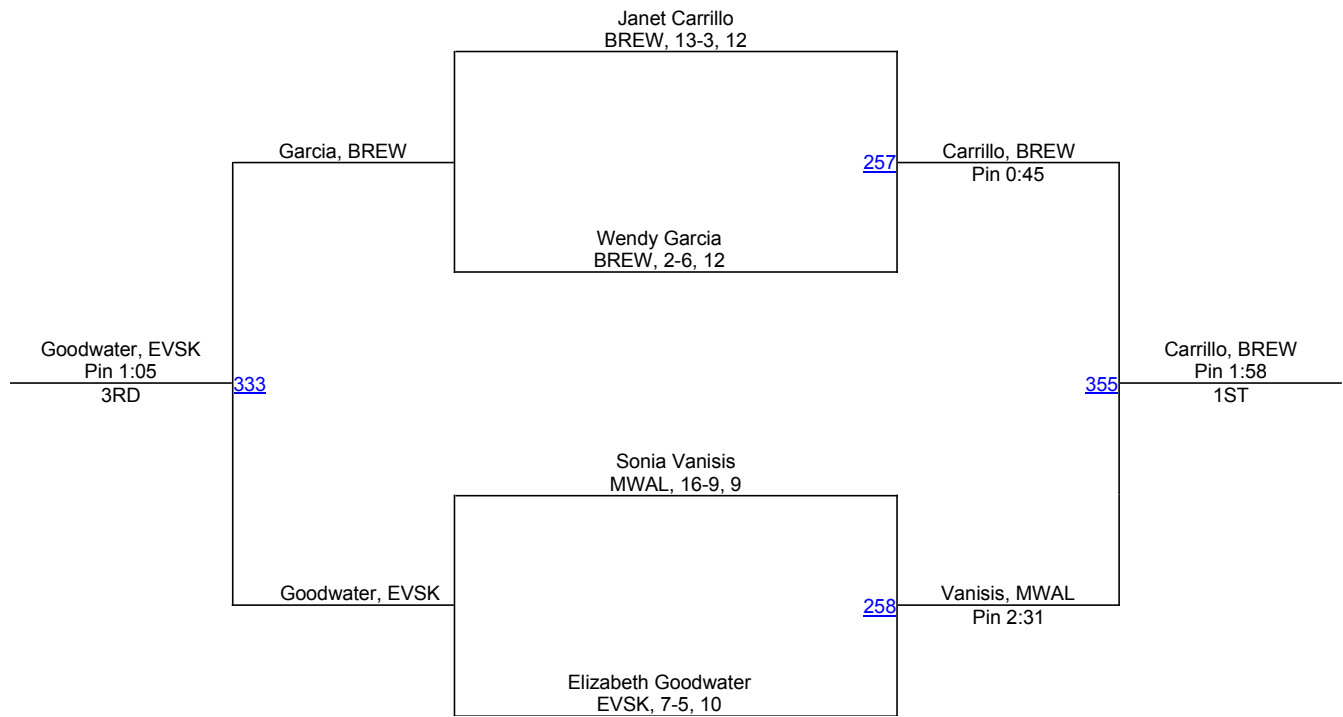

GNL District & Girls Sub-Region 9 2013

170 Girls