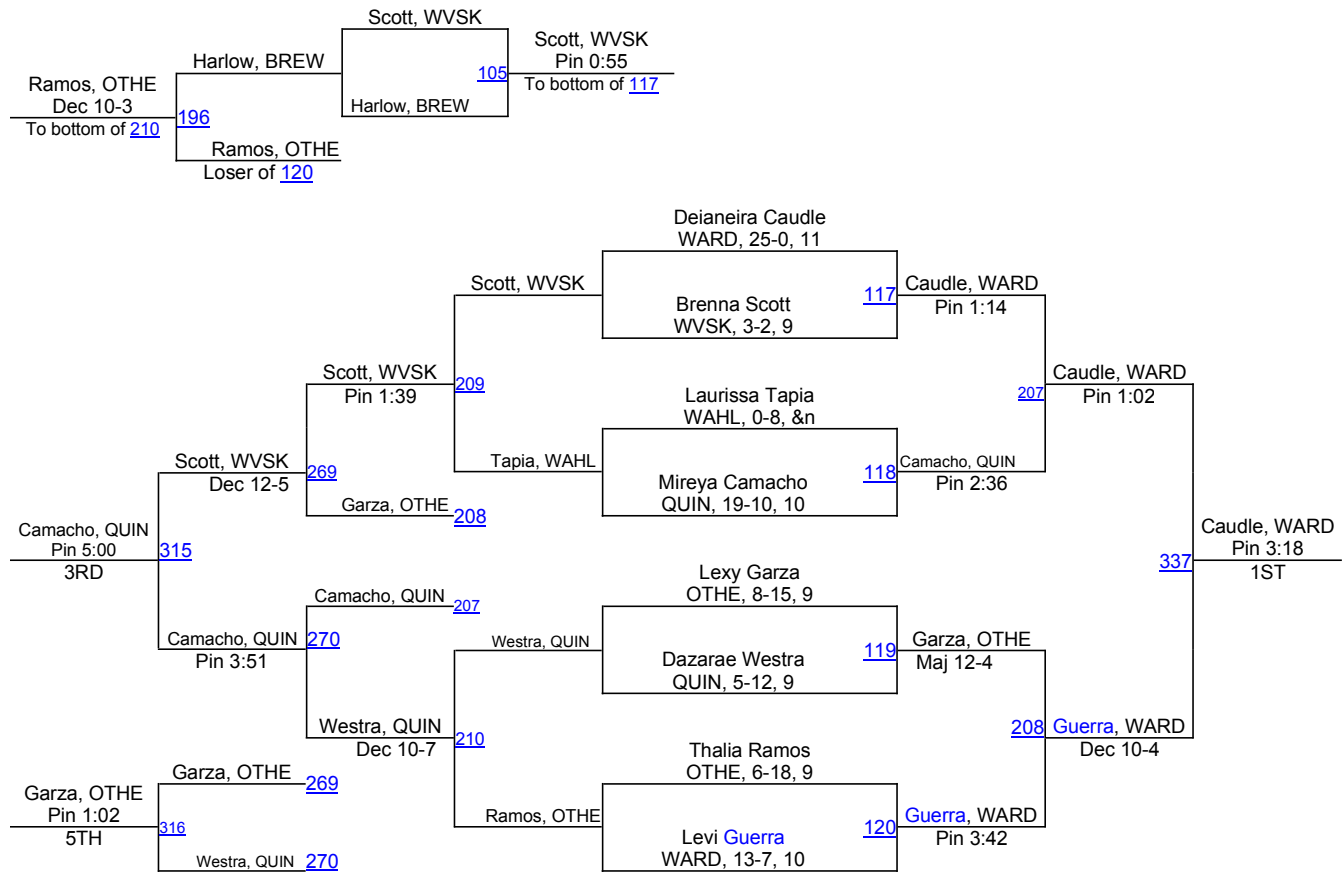

# GNL District & Girls Sub-Region 9 2013

**100 Girls**