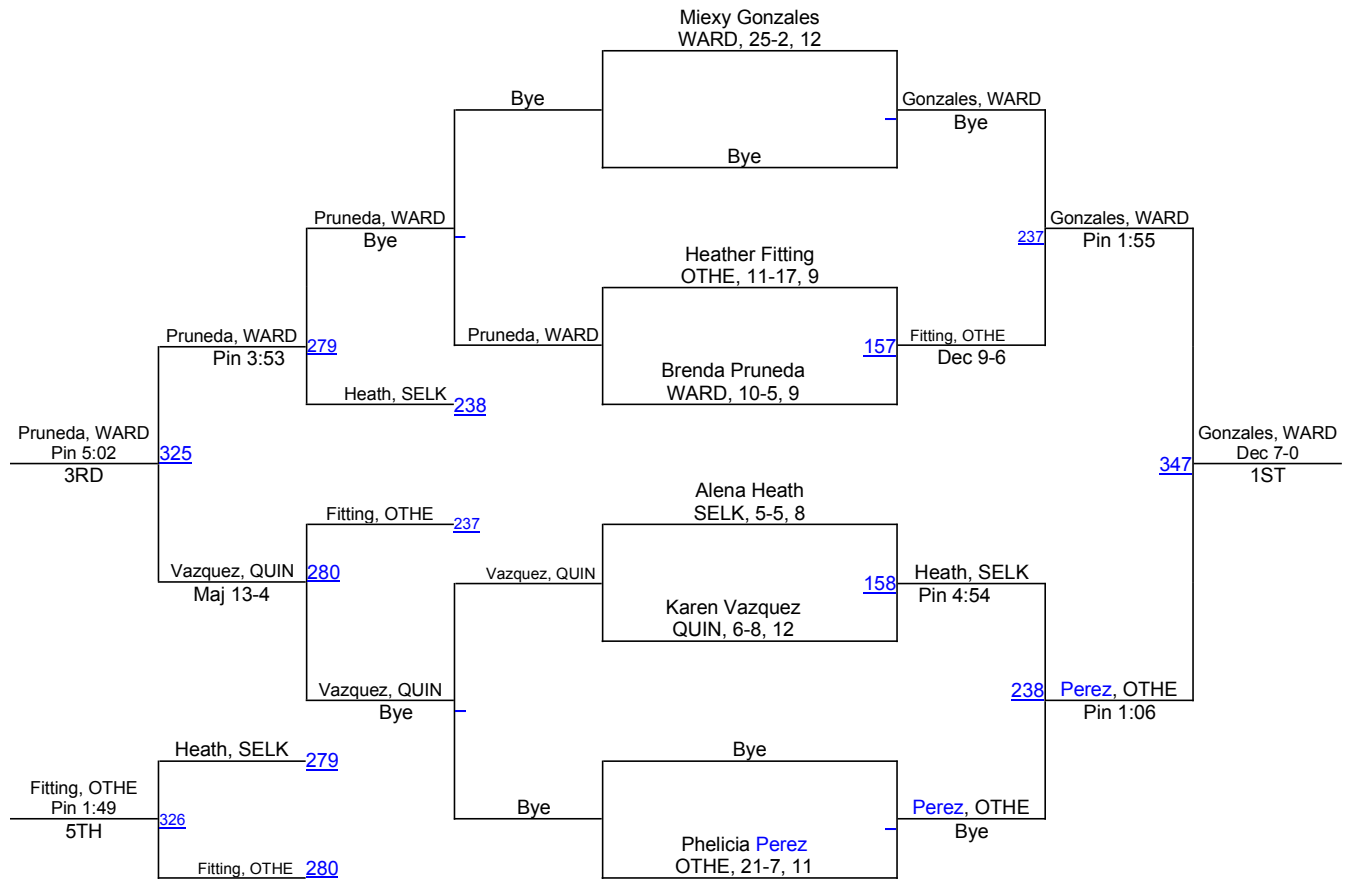

GNL District & Girls Sub-Region 9 2013

130 Girls