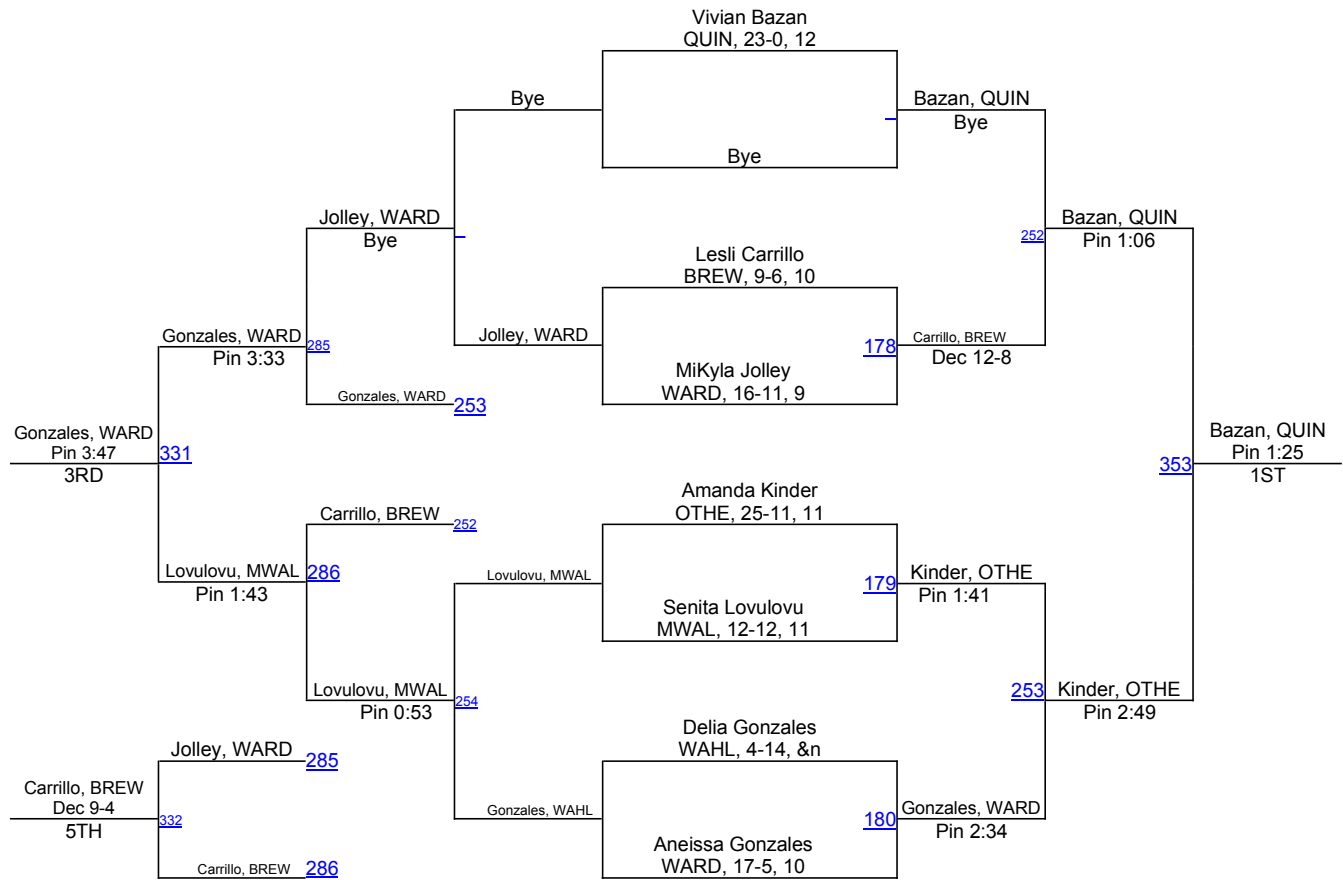

GNL District & Girls Sub-Region 9 2013

155 Girls