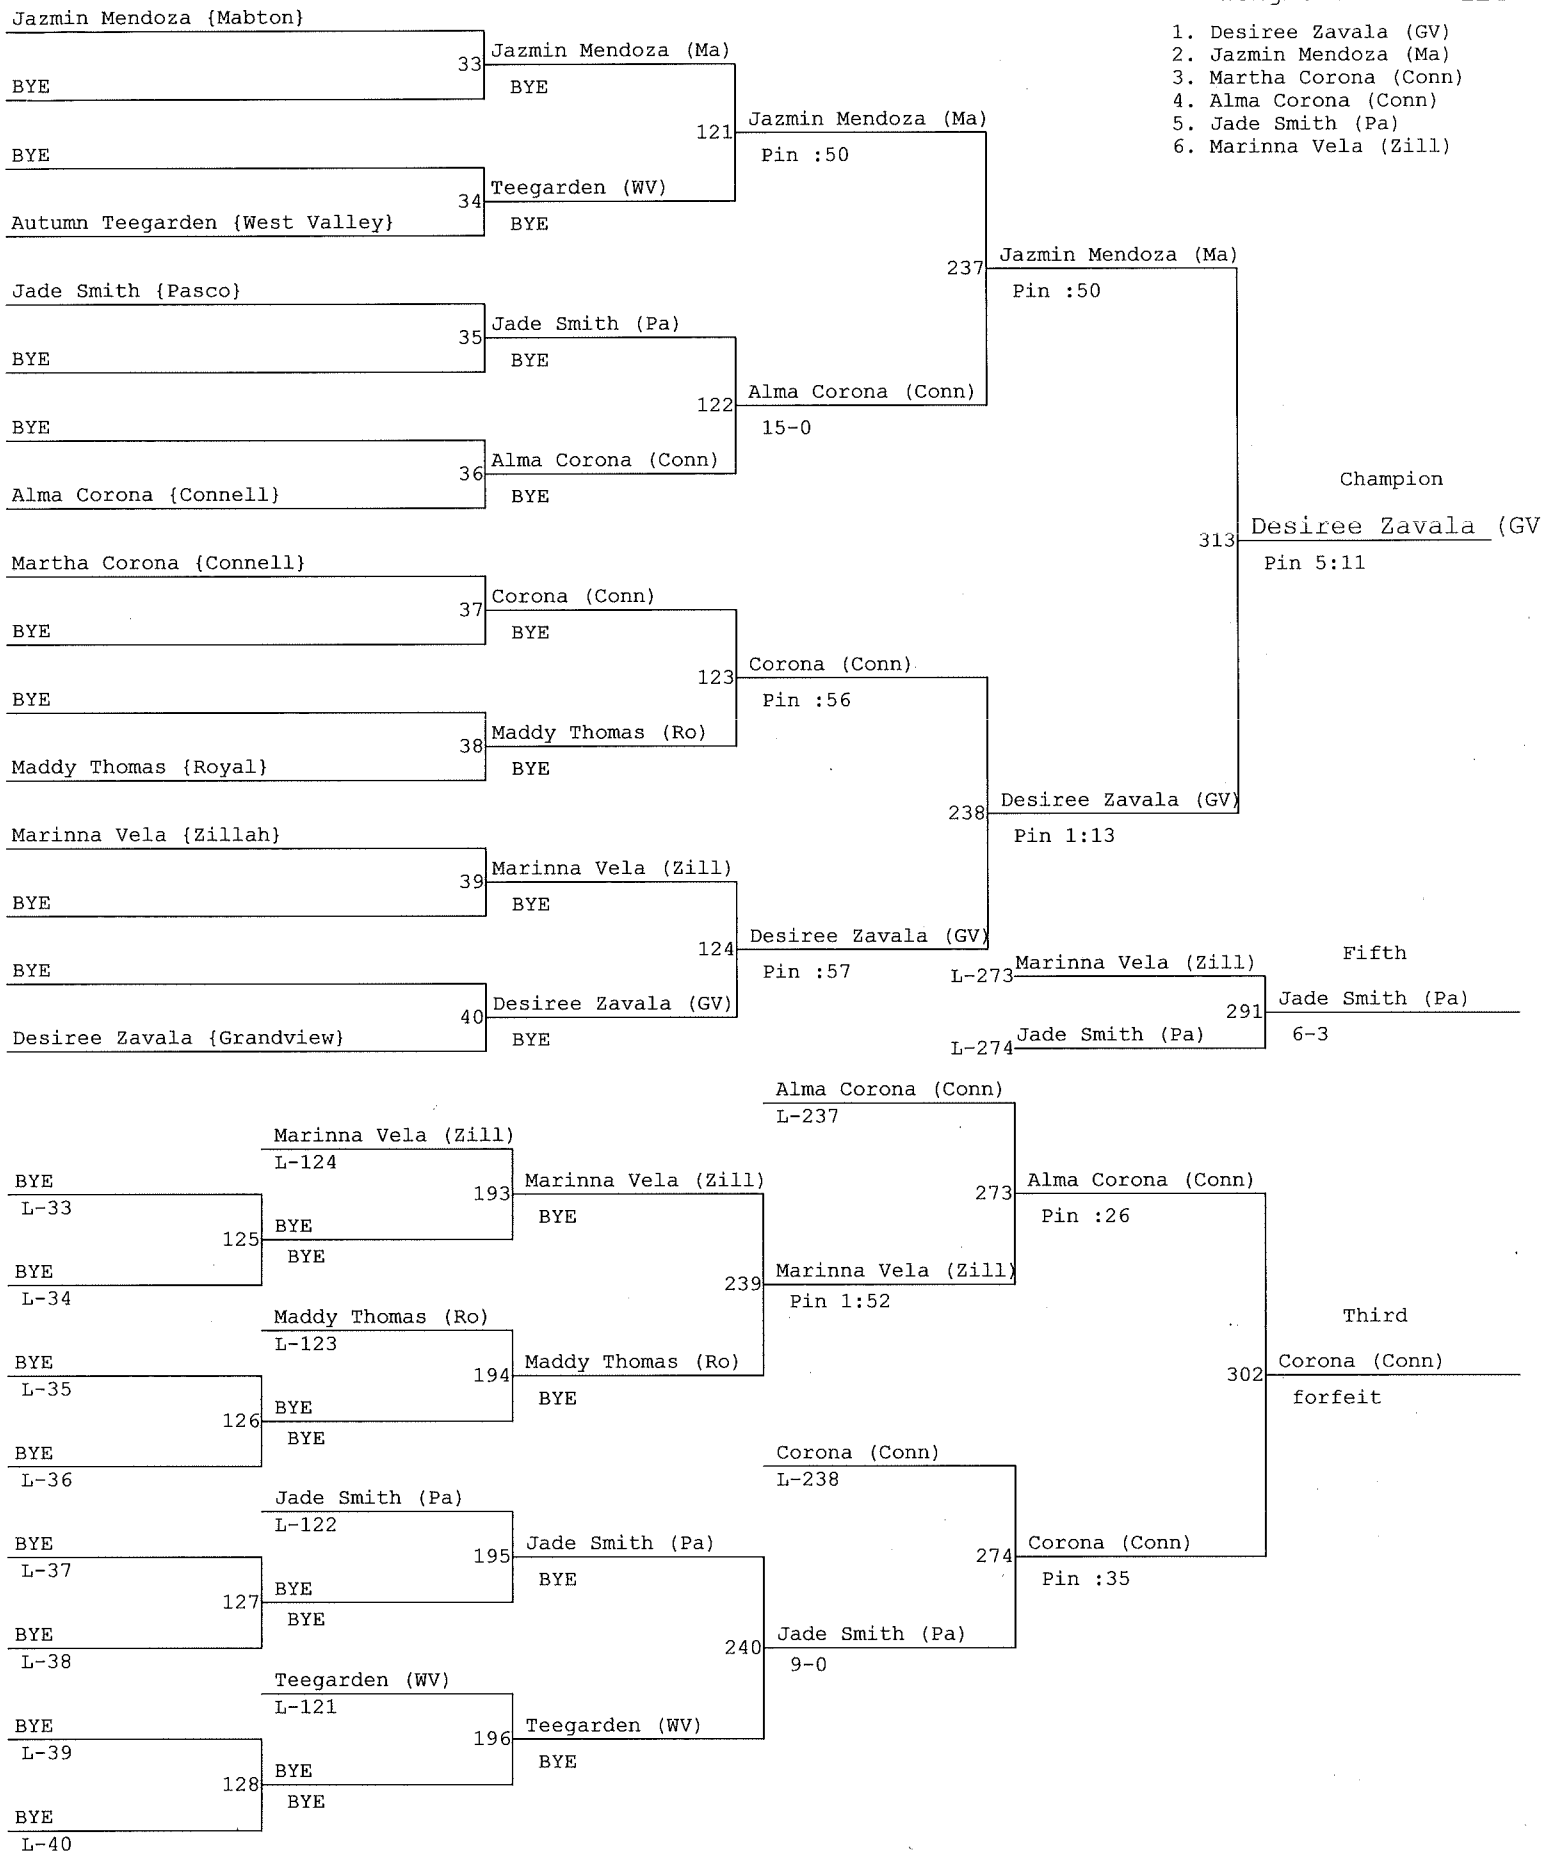

Sub-Regional Championships

Weight Class : 124