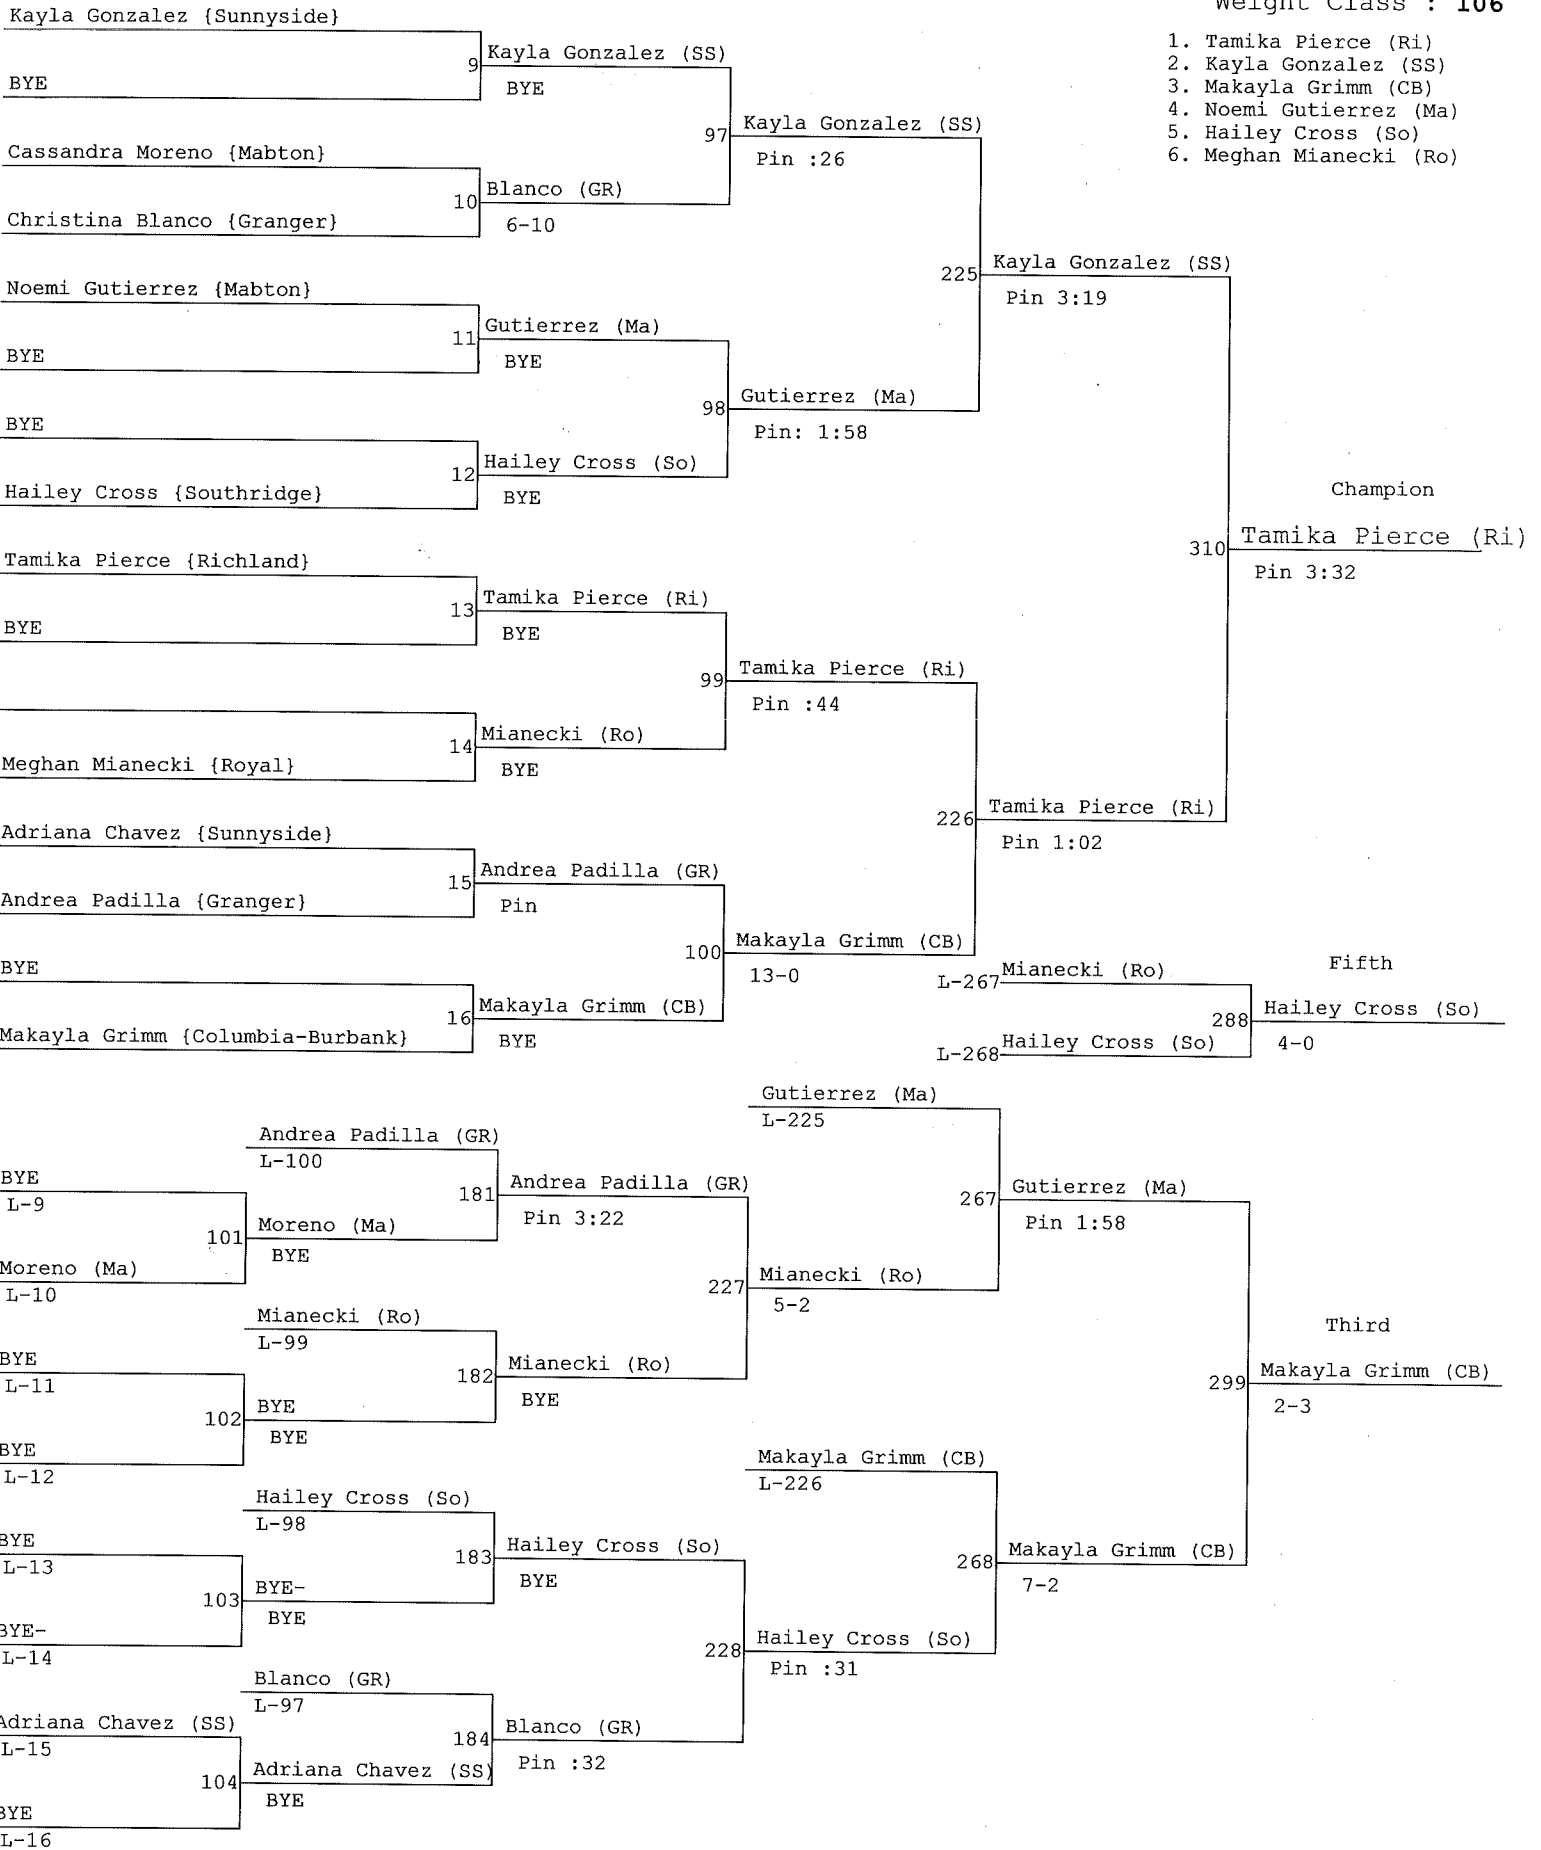

Sub-Regional Championships

Weight Class : 100

Sub-Regional Championships

Weight Class : 106

1. Tamika Pierce (Ri)
2. Kayla Gonzalez (SS)
3. Makayla Grimm (CB)
4. Noemi Gutierrez (Ma)
5. Hailey Cross (So)
6. Meghan MianECKi (Ro)