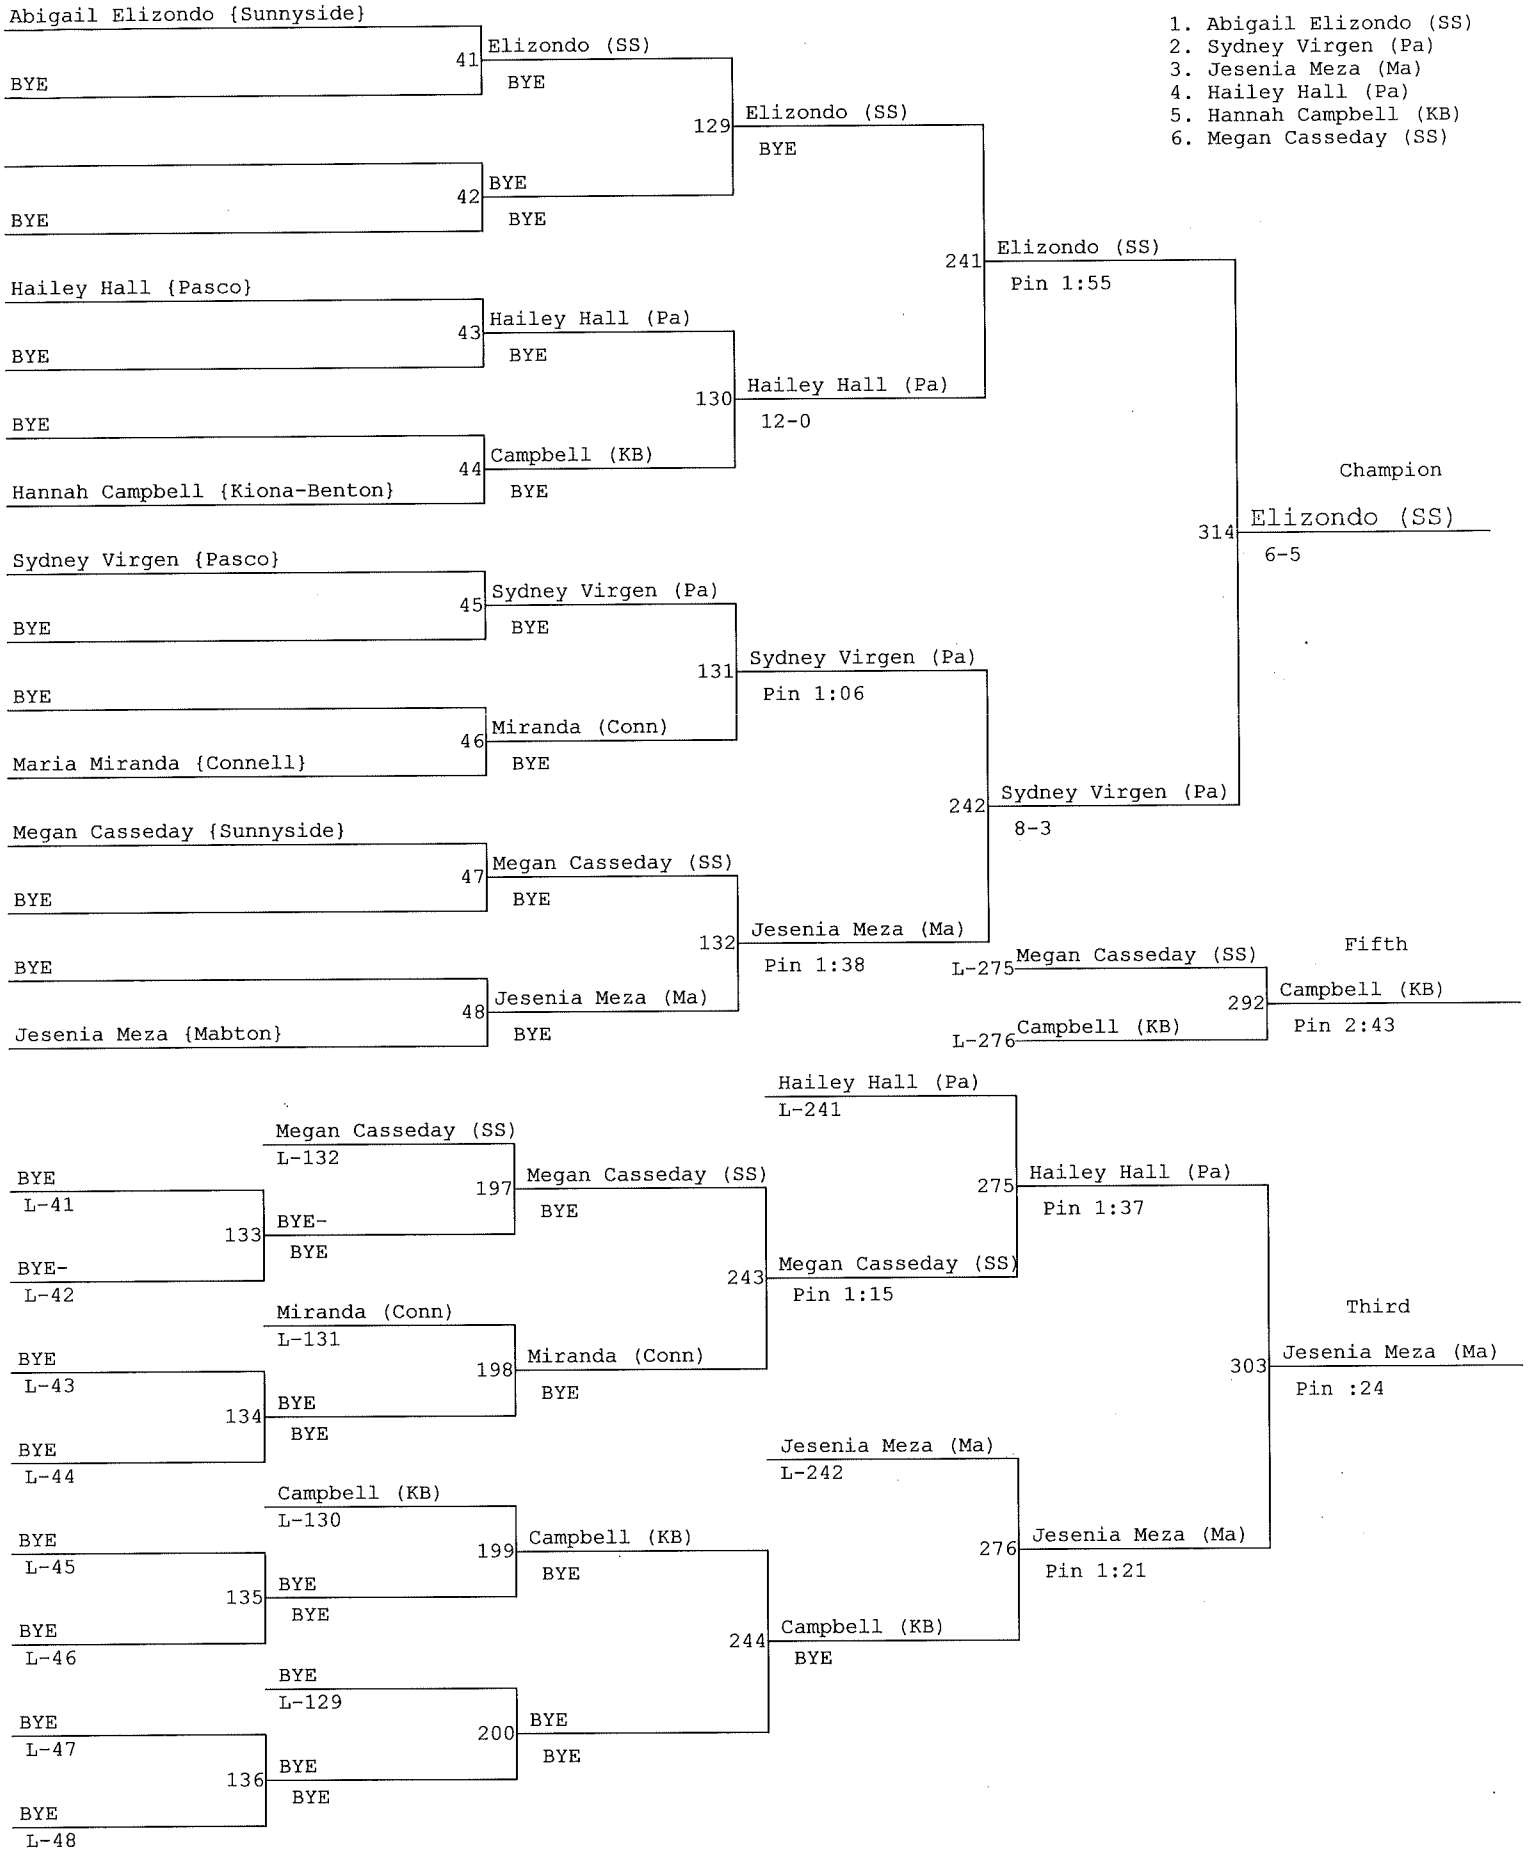

Sub-Regional Championships

Weight Class : 130

1. Abigail Elizondo (SS)
2. Sydney Virgen (Pa)
3. Jesenia Meza (Ma)
4. Hailey Hall (Pa)
5. Hannah Campbell (KB)
6. Megan Casseday (SS)