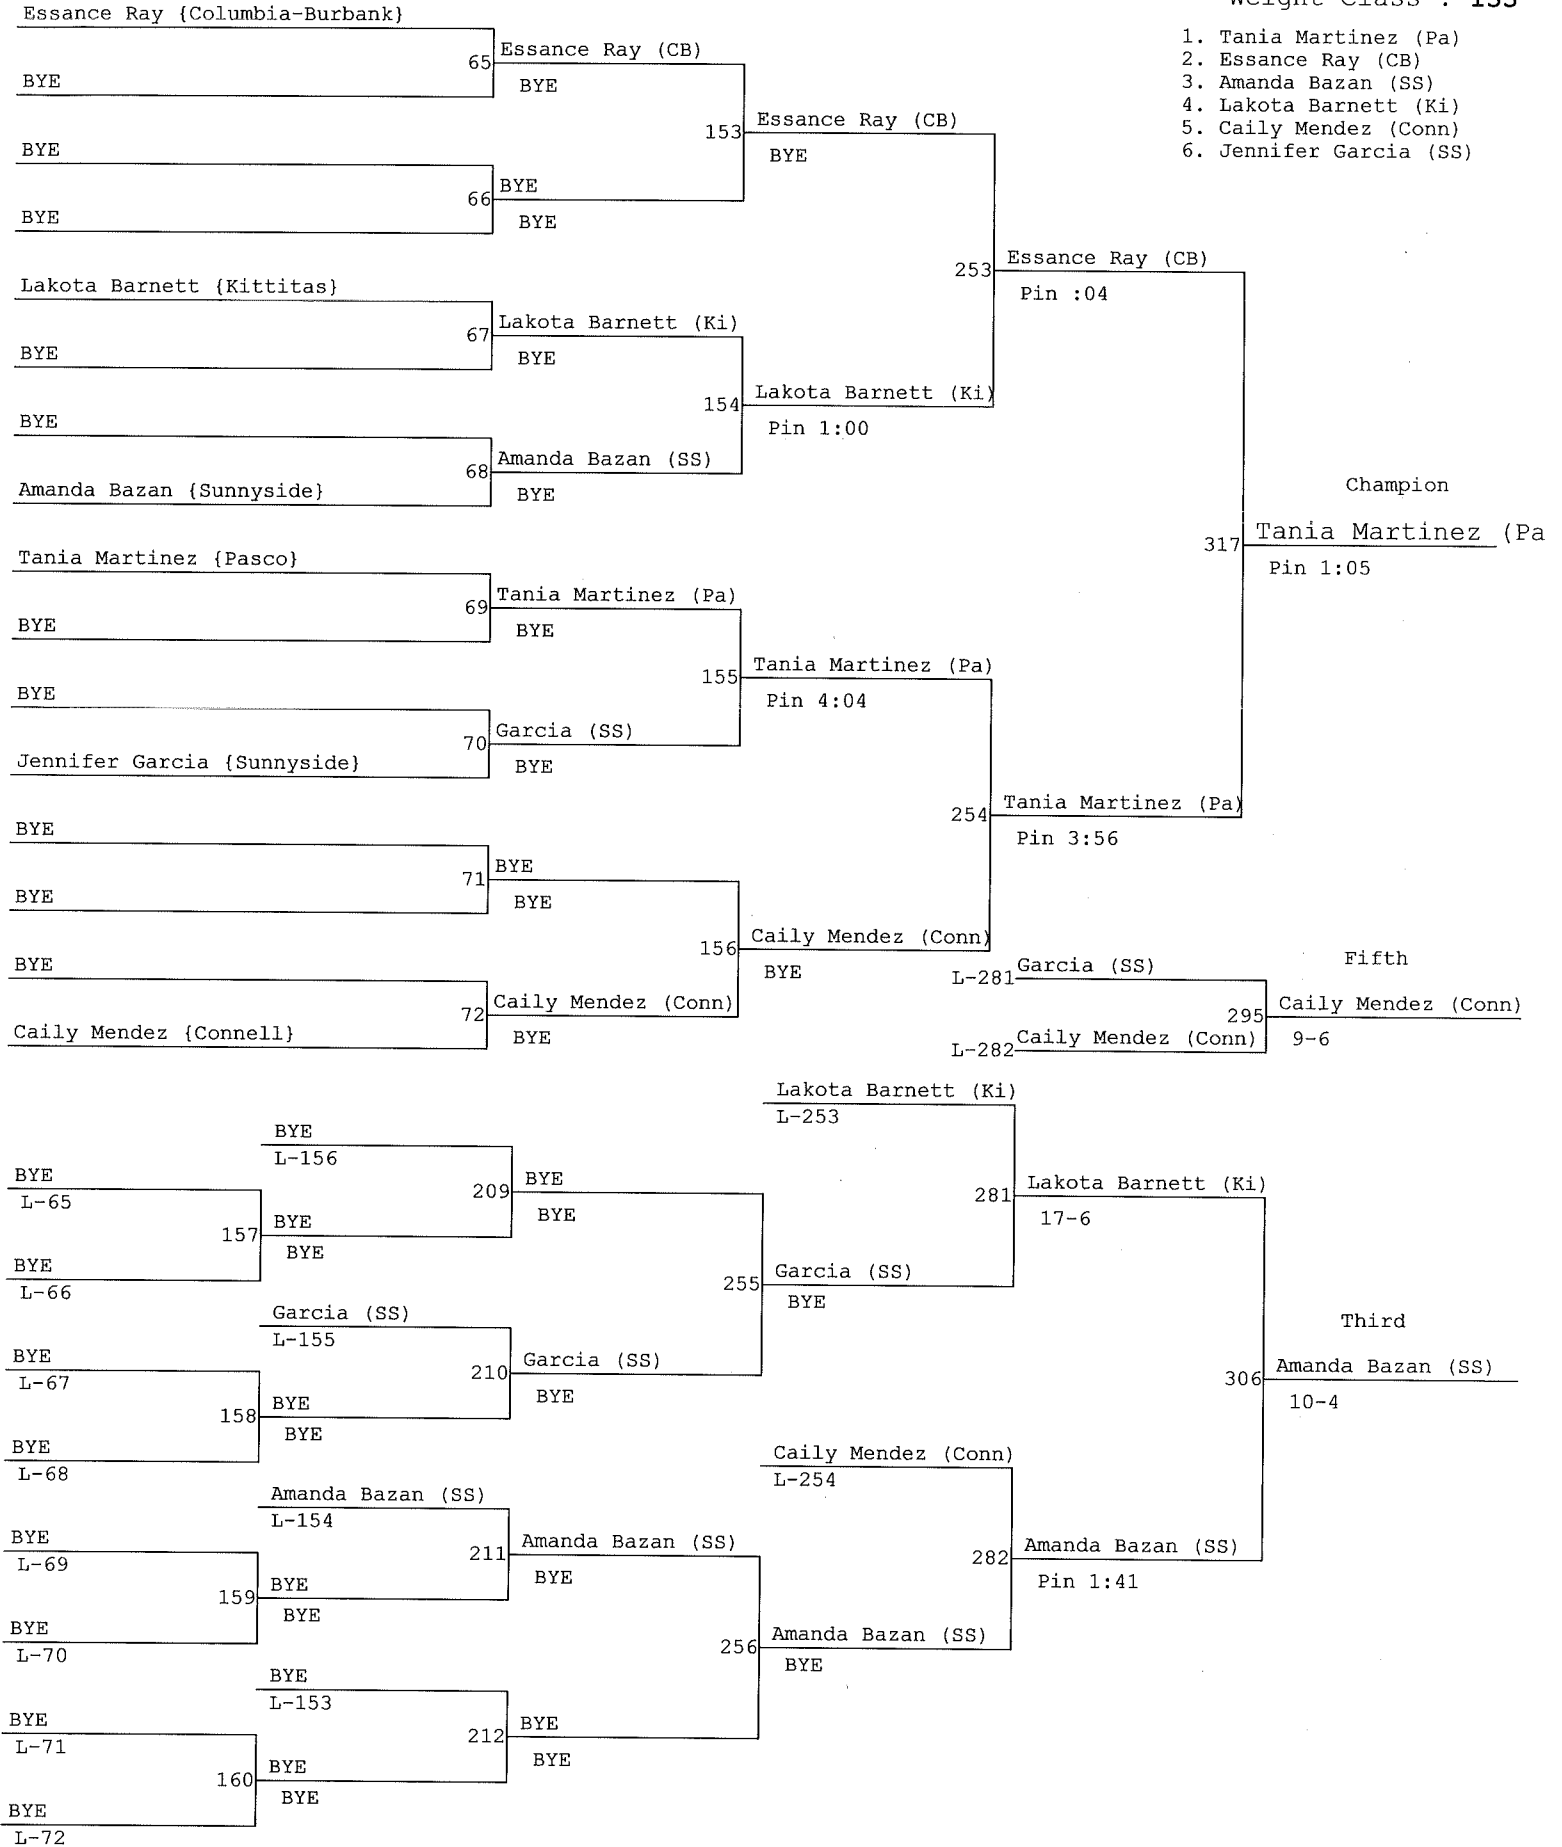

Sub-Regional Championships

Weight Class : 145

Sub-Regional Championships

Weight Class : 155

1. Tania Martinez (Pa)
2. Essance Ray (CB)
3. Amanda Bazan (SS)
4. Lakota Barnett (Ki)
5. Caily Mendez (Conn)
6. Jennifer Garcia (SS)