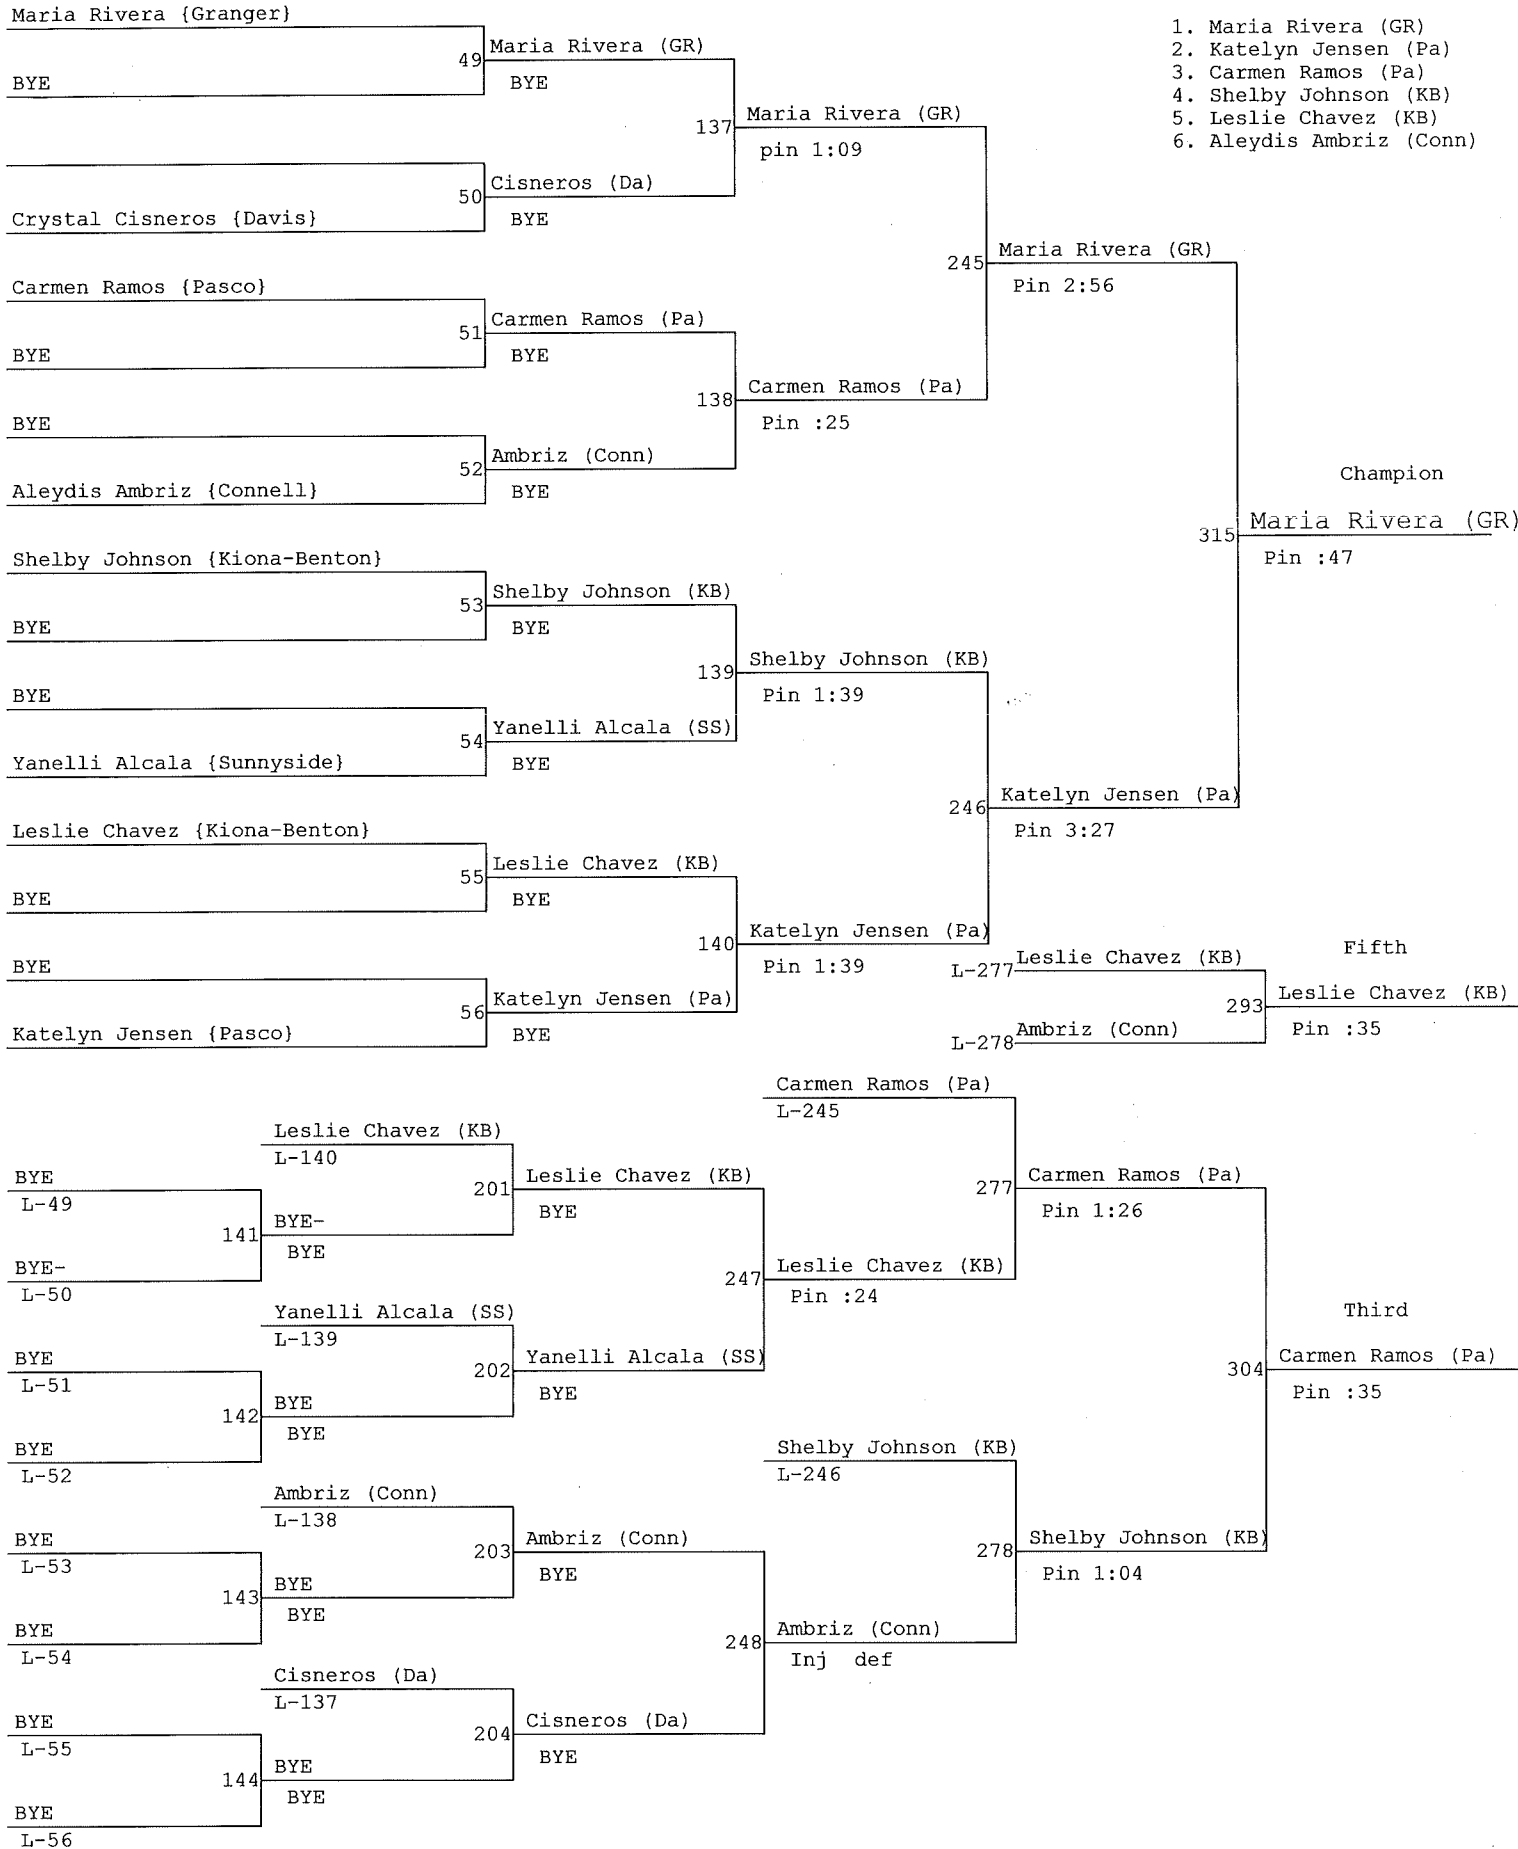

Sub-Regional Championships

Weight Class : 137

1. Maria Rivera (GR)
2. Katelyn Jensen (Pa)
3. Carmen Ramos (Pa)
4. Shelby Johnson (KB)
5. Leslie Chavez (KB)
6. Aleydis Ambriz (Conn)