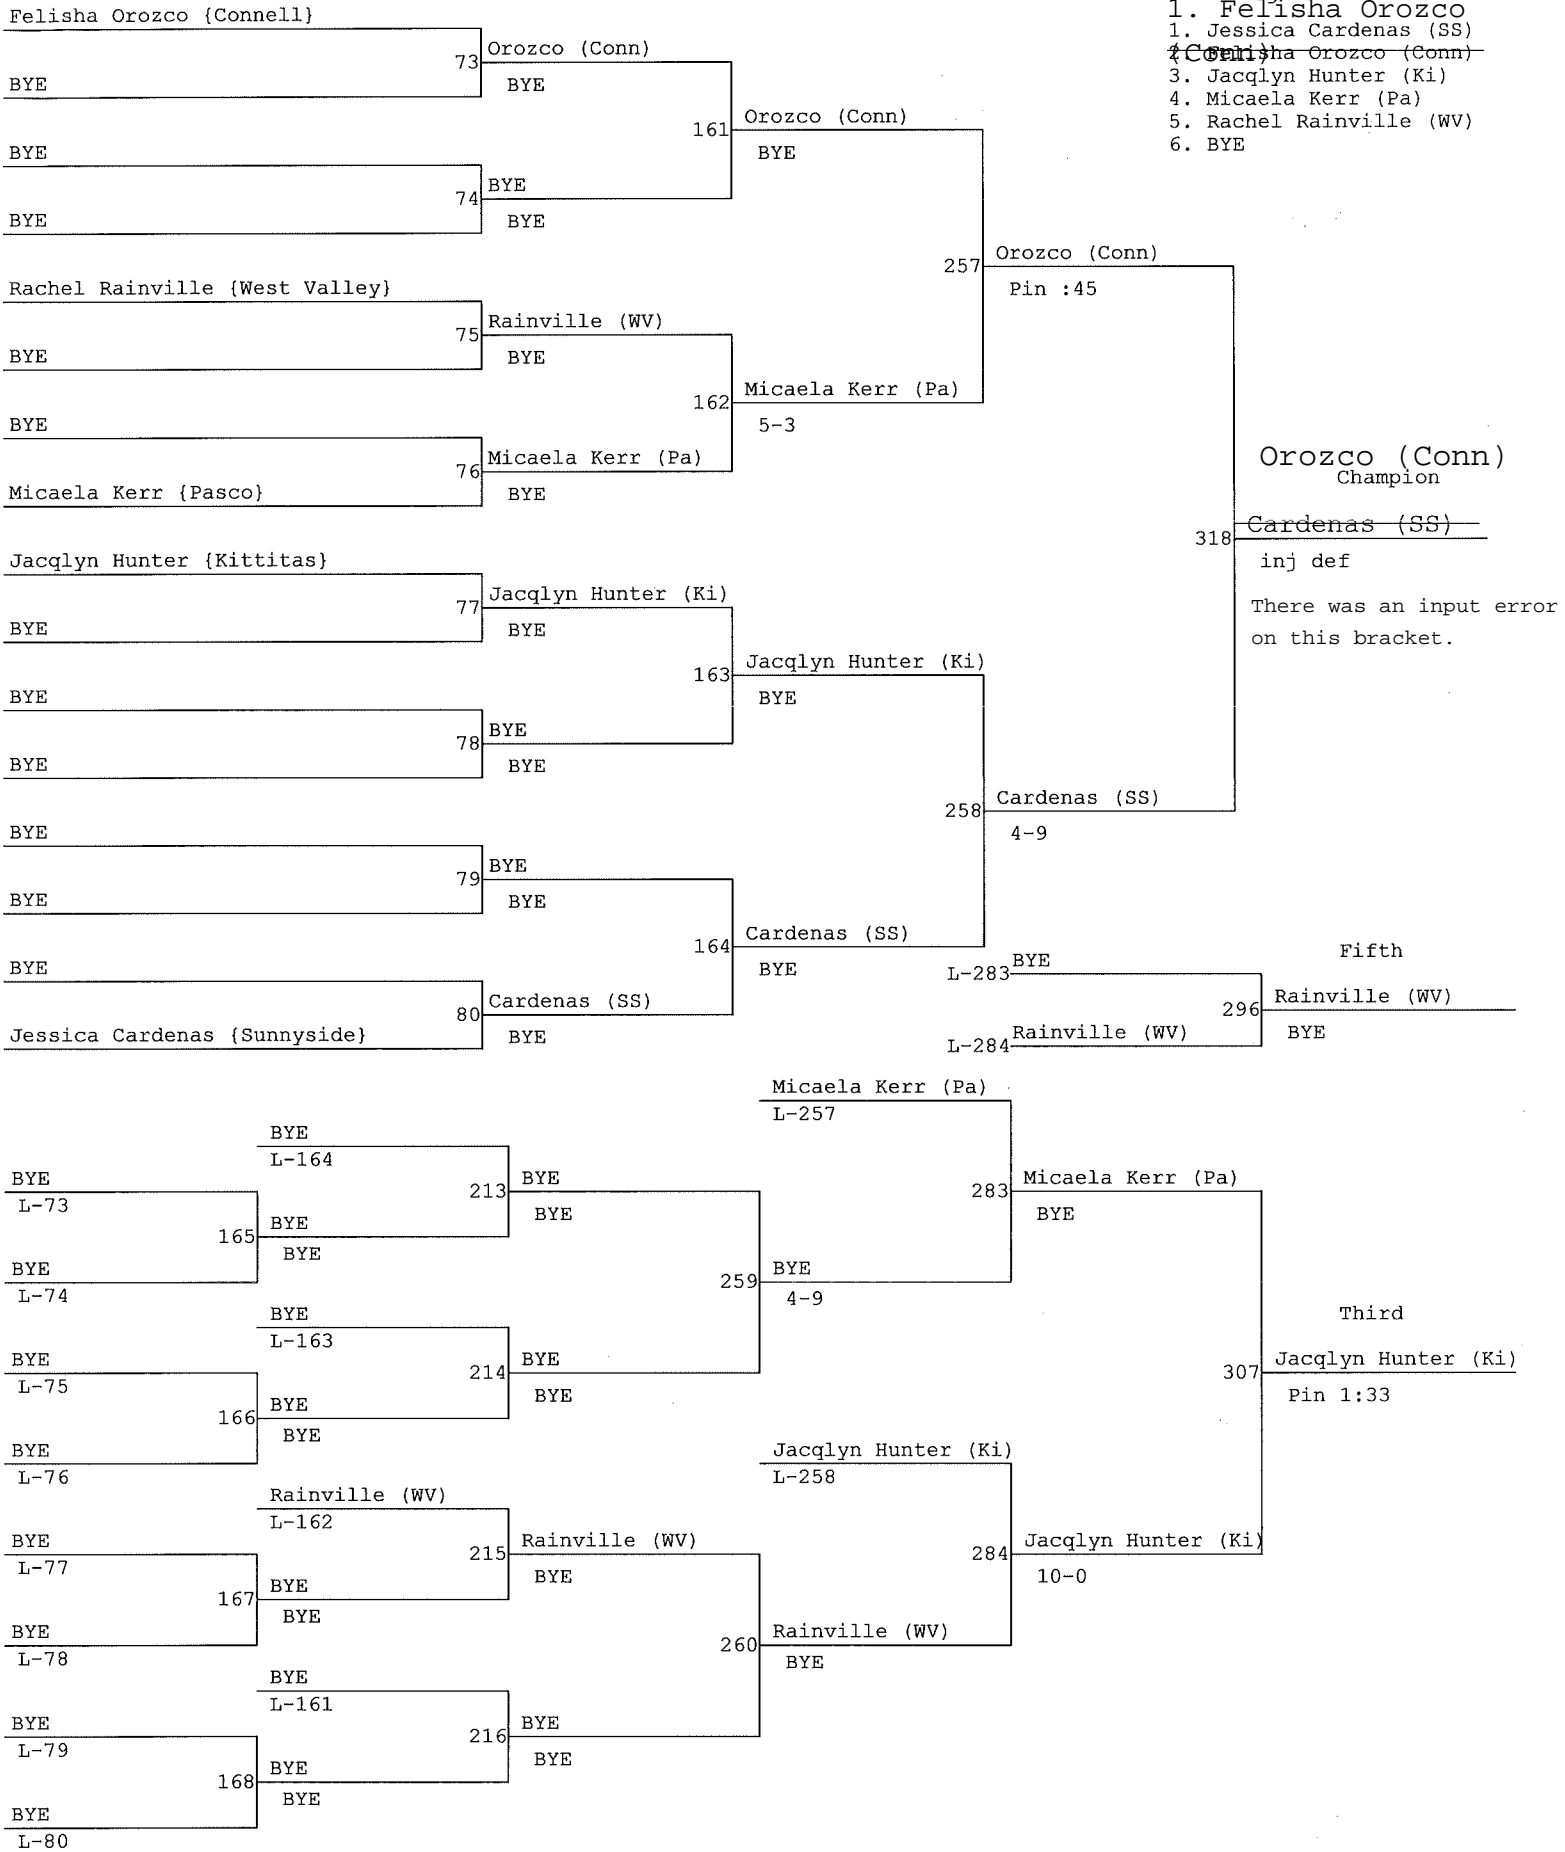

Sub-Regional Championships

1. Weight Class : 170
   1. Felisha Orozco
   1. Jessica Cardenas (SS)
   ~~4. Felisha Orozco (Conn)~~
   3. Jacqlyn Hunter (Ki)
   4. Micaela Kerr (Pa)
   5. Rachel Rainville (WV)
   6. BYE